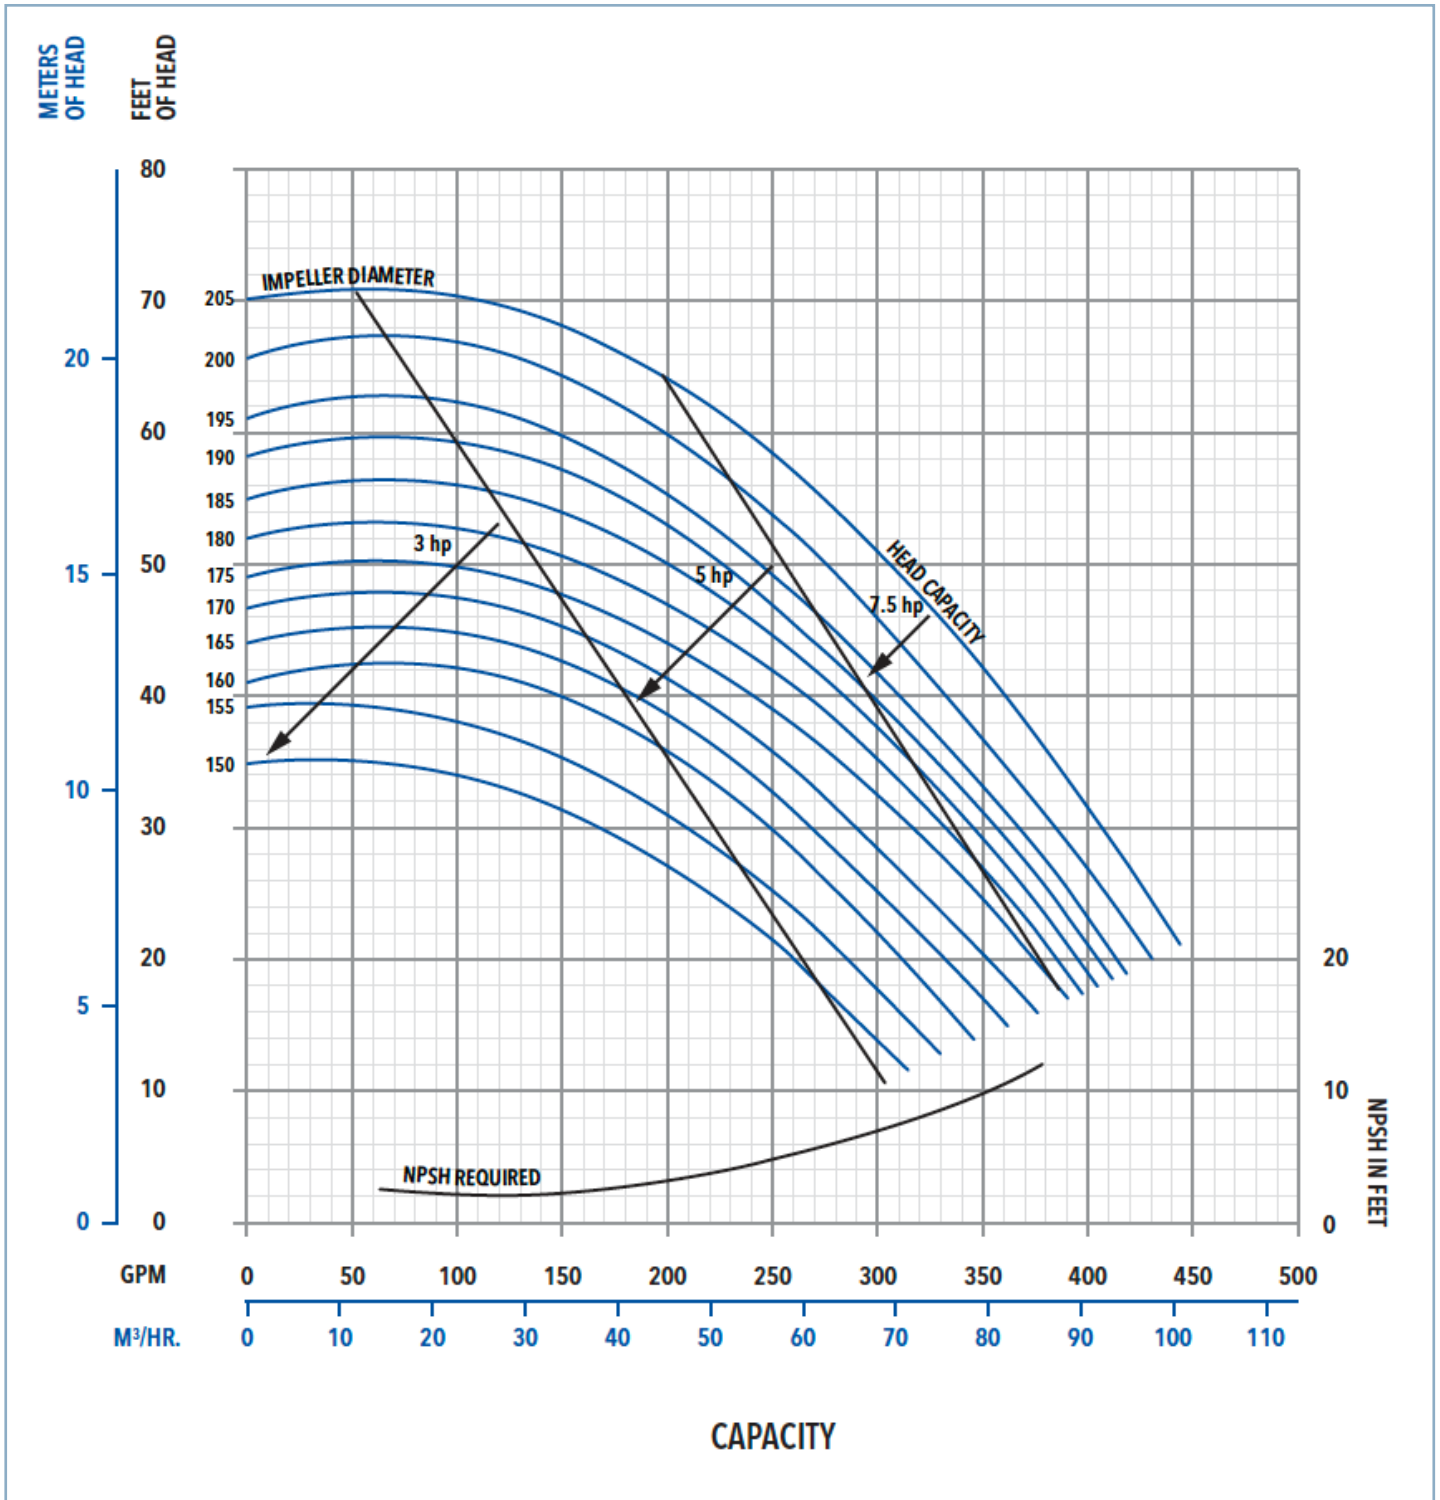

Frequency: 60hz

RPM: 3600

Connection Size: 2.5" x 2"

Capacity Curves

FRISTAM FPR 3531

Frequency: 60hz

RPM: 1750

Connection Size: 2.5" x 2"

Capacity Curves

FRISTAM FPR 3532

Frequency: 60hz

RPM: 3600

Connection Size: 2.5" x 2"

Capacity Curves

FRISTAM FPR 3541

Frequency: 60hz

RPM: 1750

Connection Size: 3" x 2.5"

Capacity Curves

FRISTAM FPR 3542

Frequency: 60hz

RPM: 3600

Connection Size: 3" x 2.5"

Capacity Curves