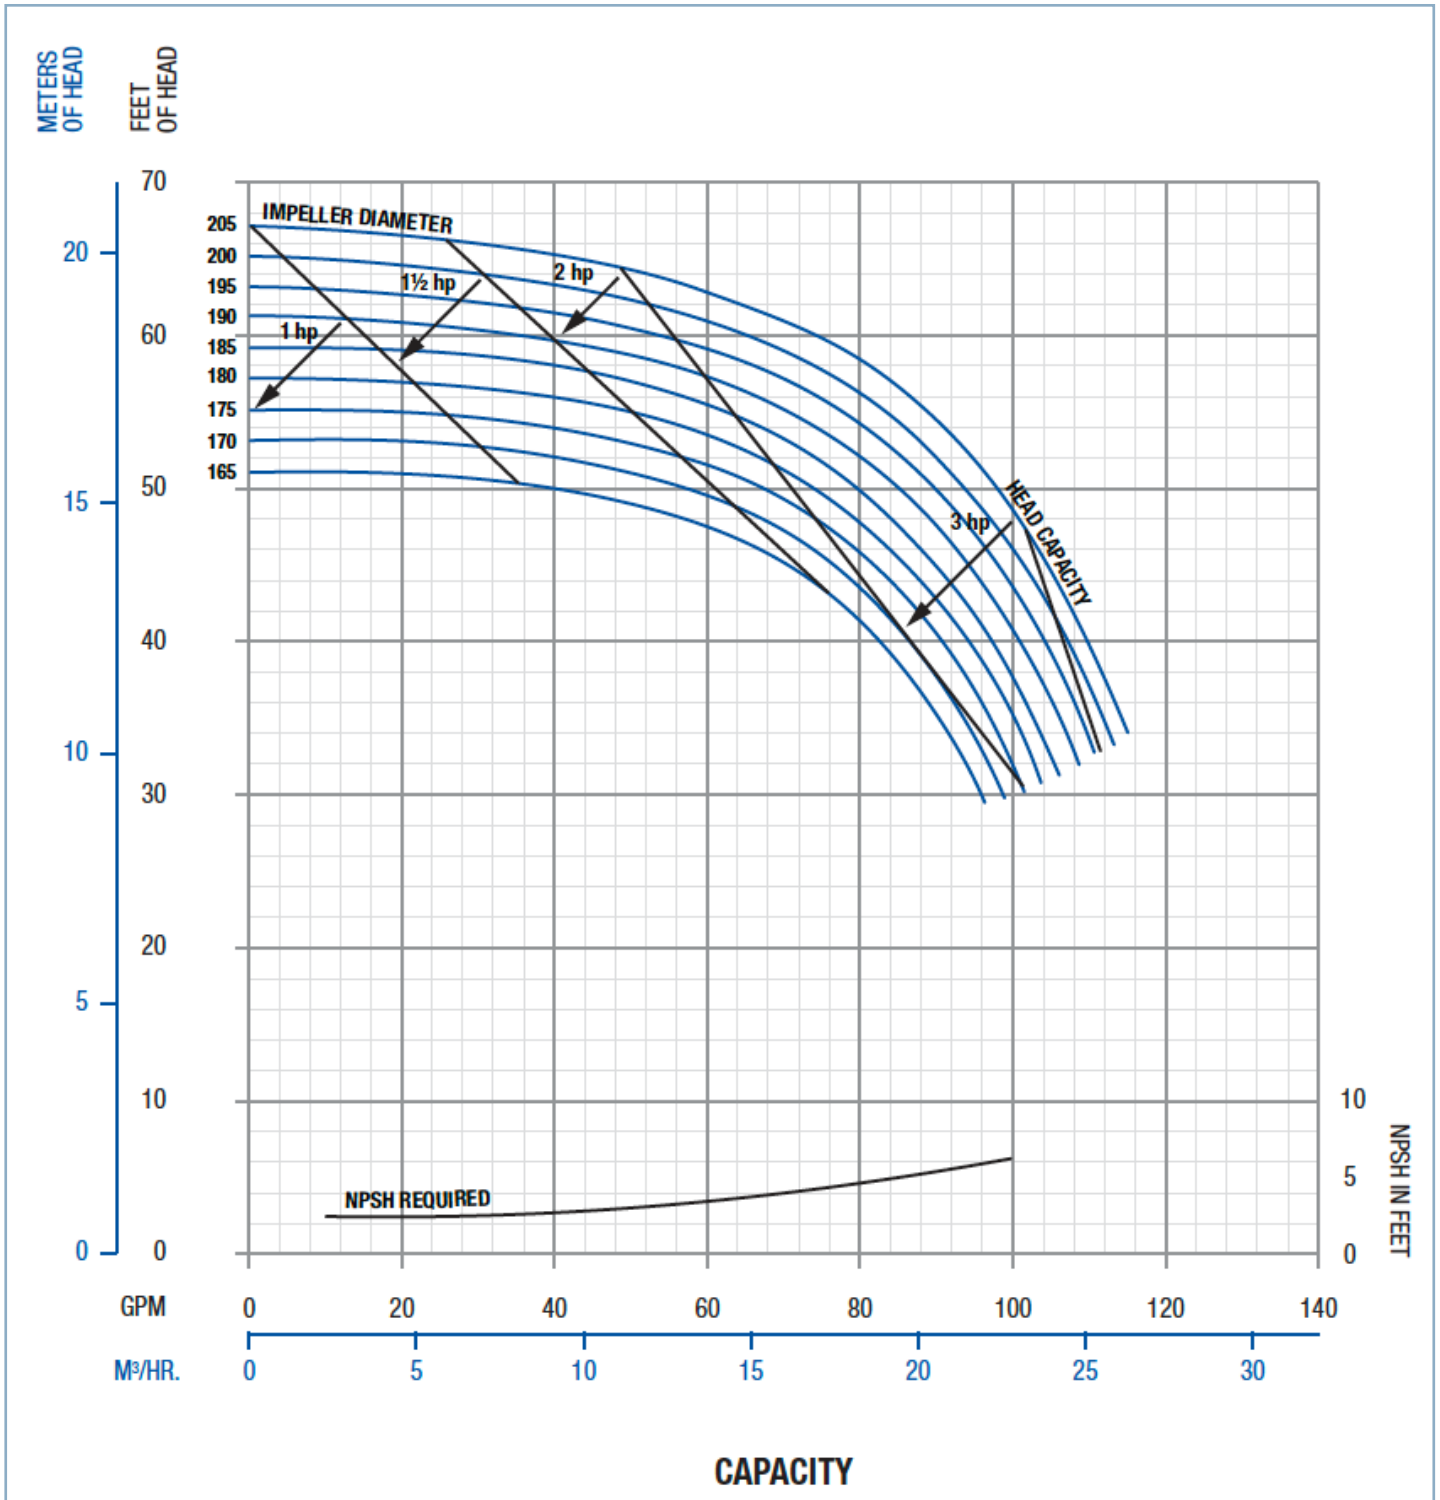

Frequency: 60hz

RPM: 1750

Connection Size: 2" x 1.5"

Capacity Curves

FRISTAM FPR 741

Frequency: 60hz

RPM: 1750

Connection Size: 2.5" x 2"