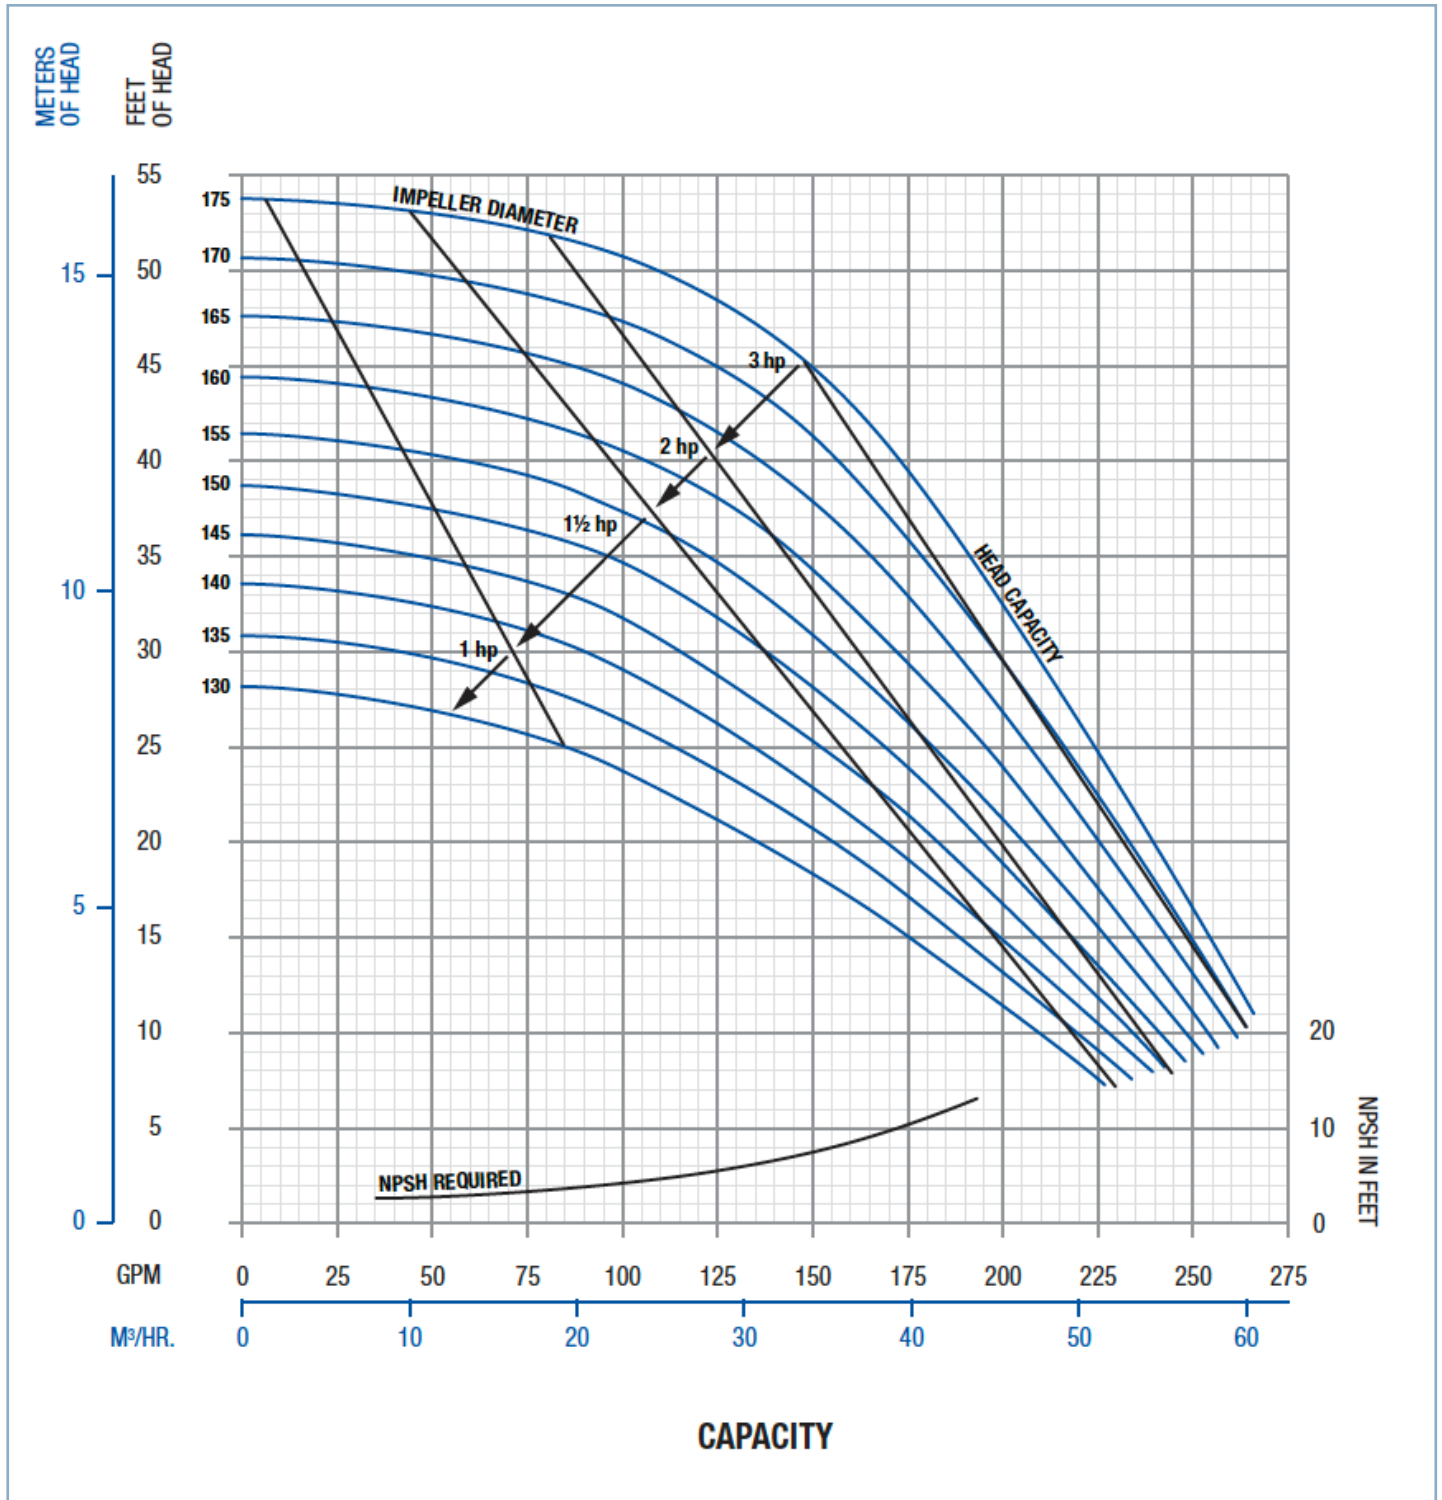

Frequency: 60hz

RPM: 3600

Connection Size: 2.5" x 2"

Capacity Curves

FRISTAM FPR 3531

Frequency: 60hz

RPM: 1750

Connection Size: 2.5" x 2"

Capacity Curves

FRISTAM FPR 3532

Frequency: 60hz

RPM: 3600

Connection Size: 2.5" x 2"

Capacity Curves

FRISTAM FPR 3541

Frequency: 60hz