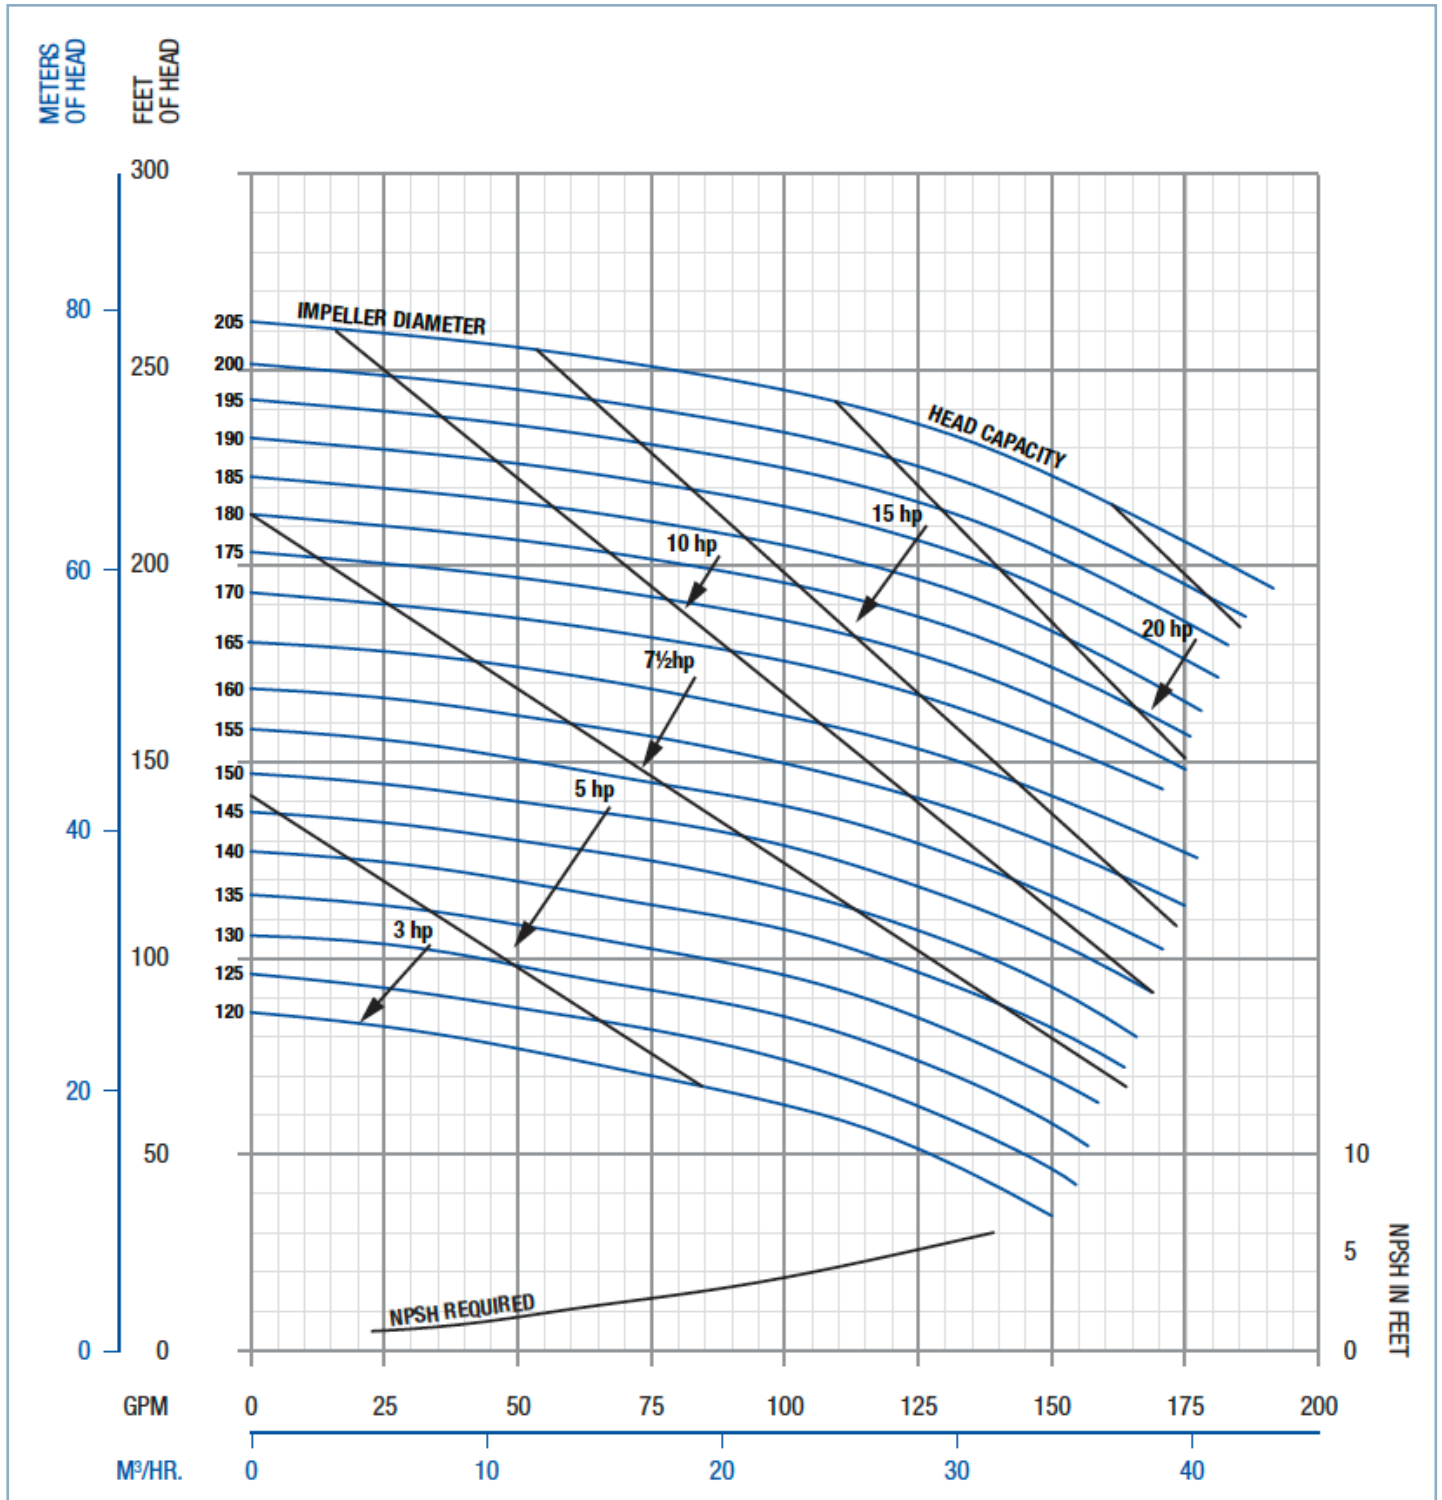

Capacity Curves

FRISTAM FPR 742

Frequency: 60hz

RPM: 3600

Connection Size: 2.5" x 2"