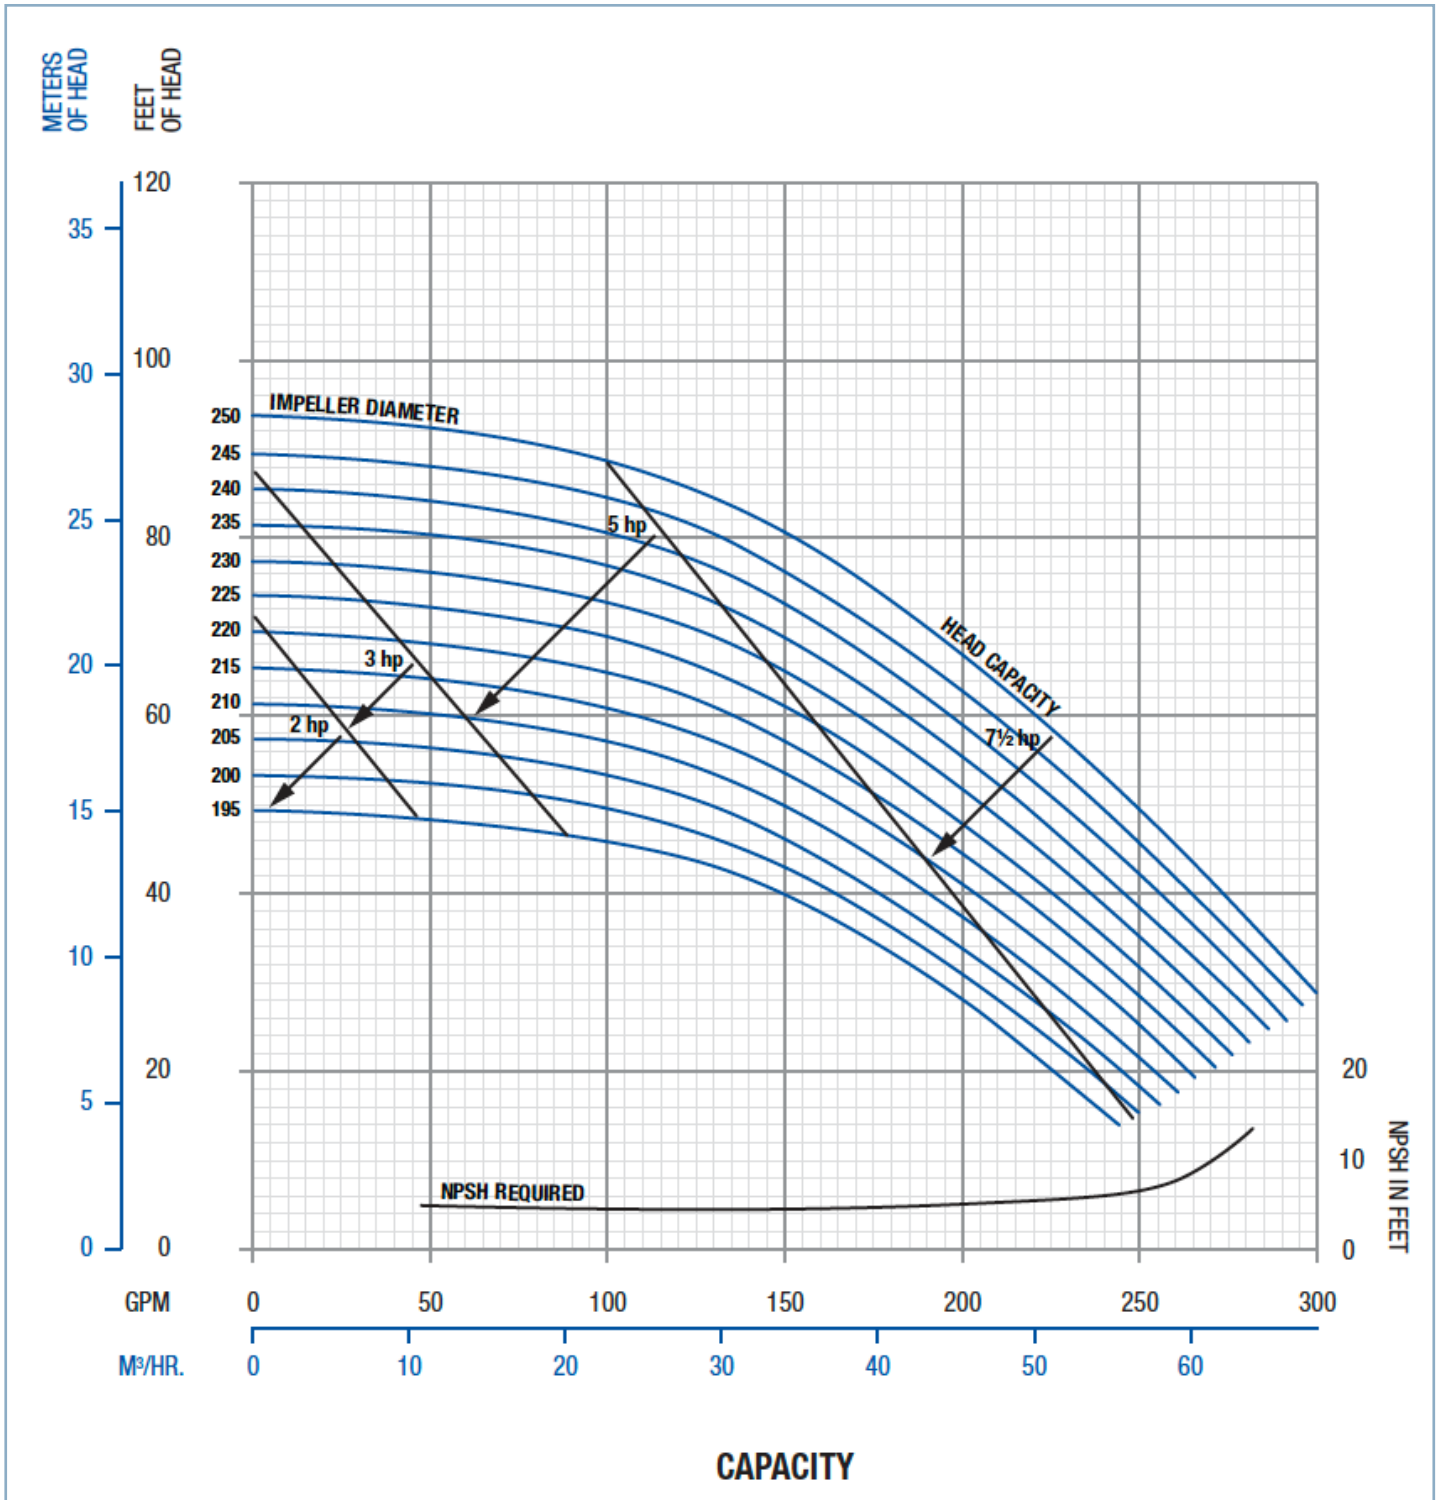

Capacity Curves

FRISTAM FPR 3532

Frequency: 60hz

RPM: 3600

Connection Size: 2.5" x 2"

Capacity Curves

FRISTAM FPR 3541

Frequency: 60hz

RPM: 1750

Connection Size: 3" x 2.5"

Capacity Curves

FRISTAM FPR 3542

Frequency: 60hz

RPM: 3600

Connection Size: 3" x 2.5"

Capacity Curves

FRISTAM FPR 3451

Frequency: 60hz

RPM: 1750

Connection Size: 3" x 2"

Capacity Curves

FRISTAM FPR 3452

Frequency: 60hz

RPM: 3600