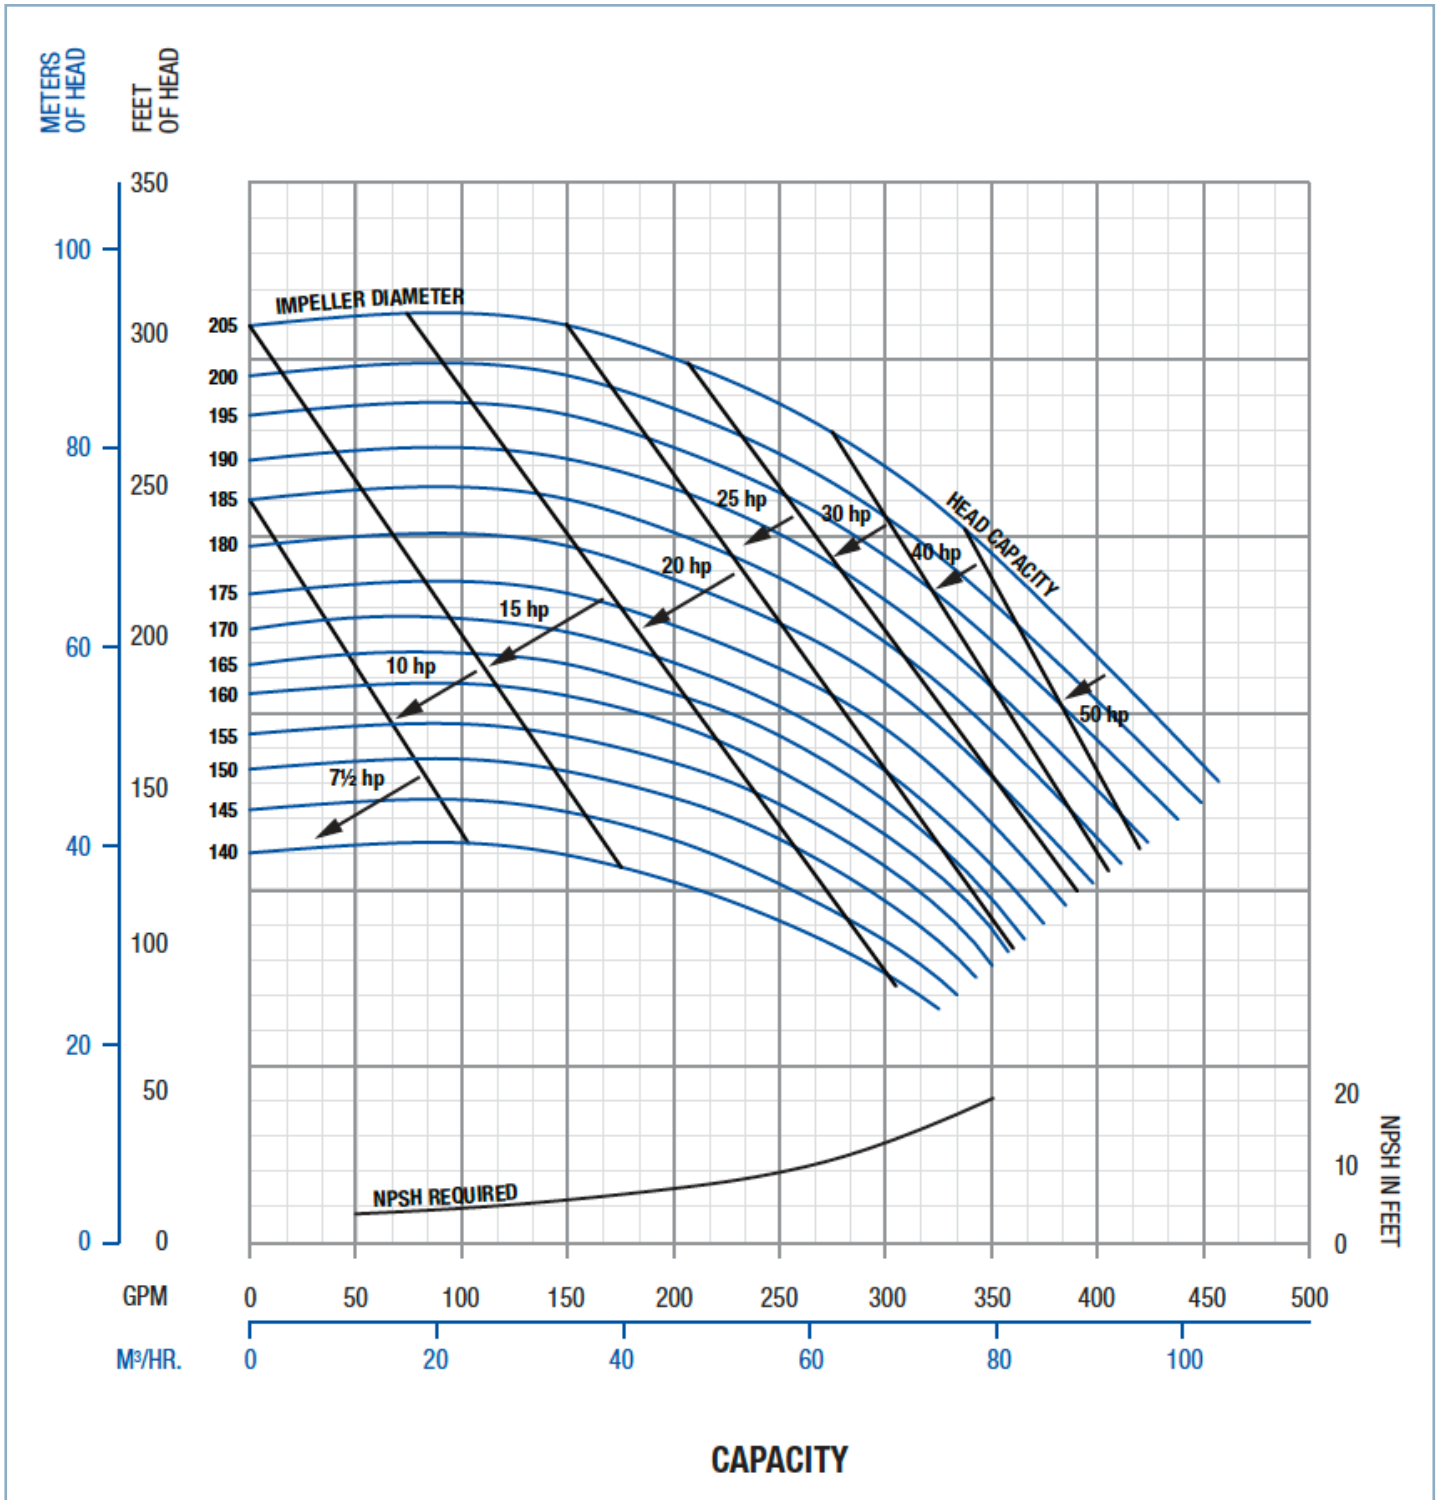

RPM: 1750

Connection Size: 2.5" x 2"

Capacity Curves

FRISTAM FPR 1742

Frequency: 60hz

RPM: 3600

Connection Size: 2.5" x 2"

Capacity Curves