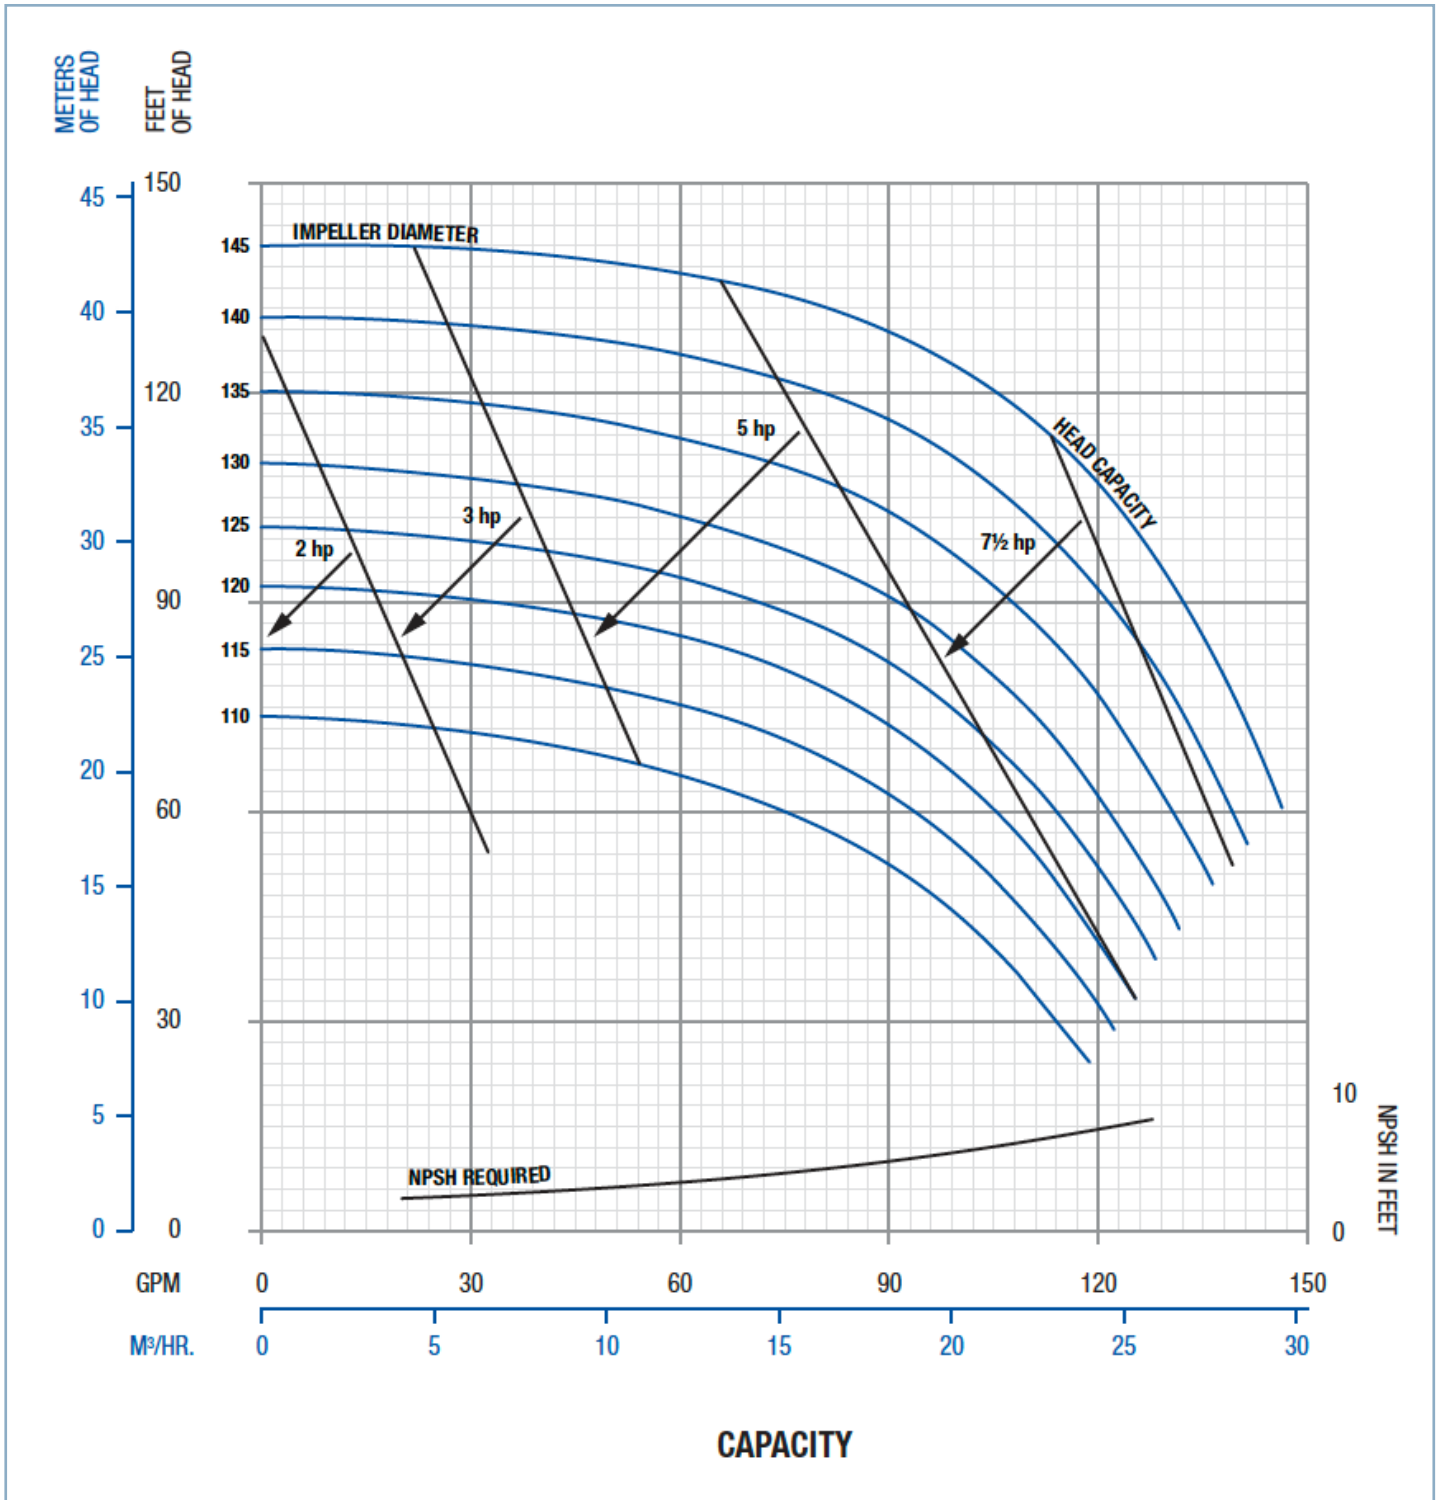

Connection Size: 2" x 1.5"

Capacity Curves

FRISTAM FPR 722

Frequency: 60hz

RPM: 3600

Connection Size: 2" x 1.5"

Capacity Curves

FRISTAM FPR 731