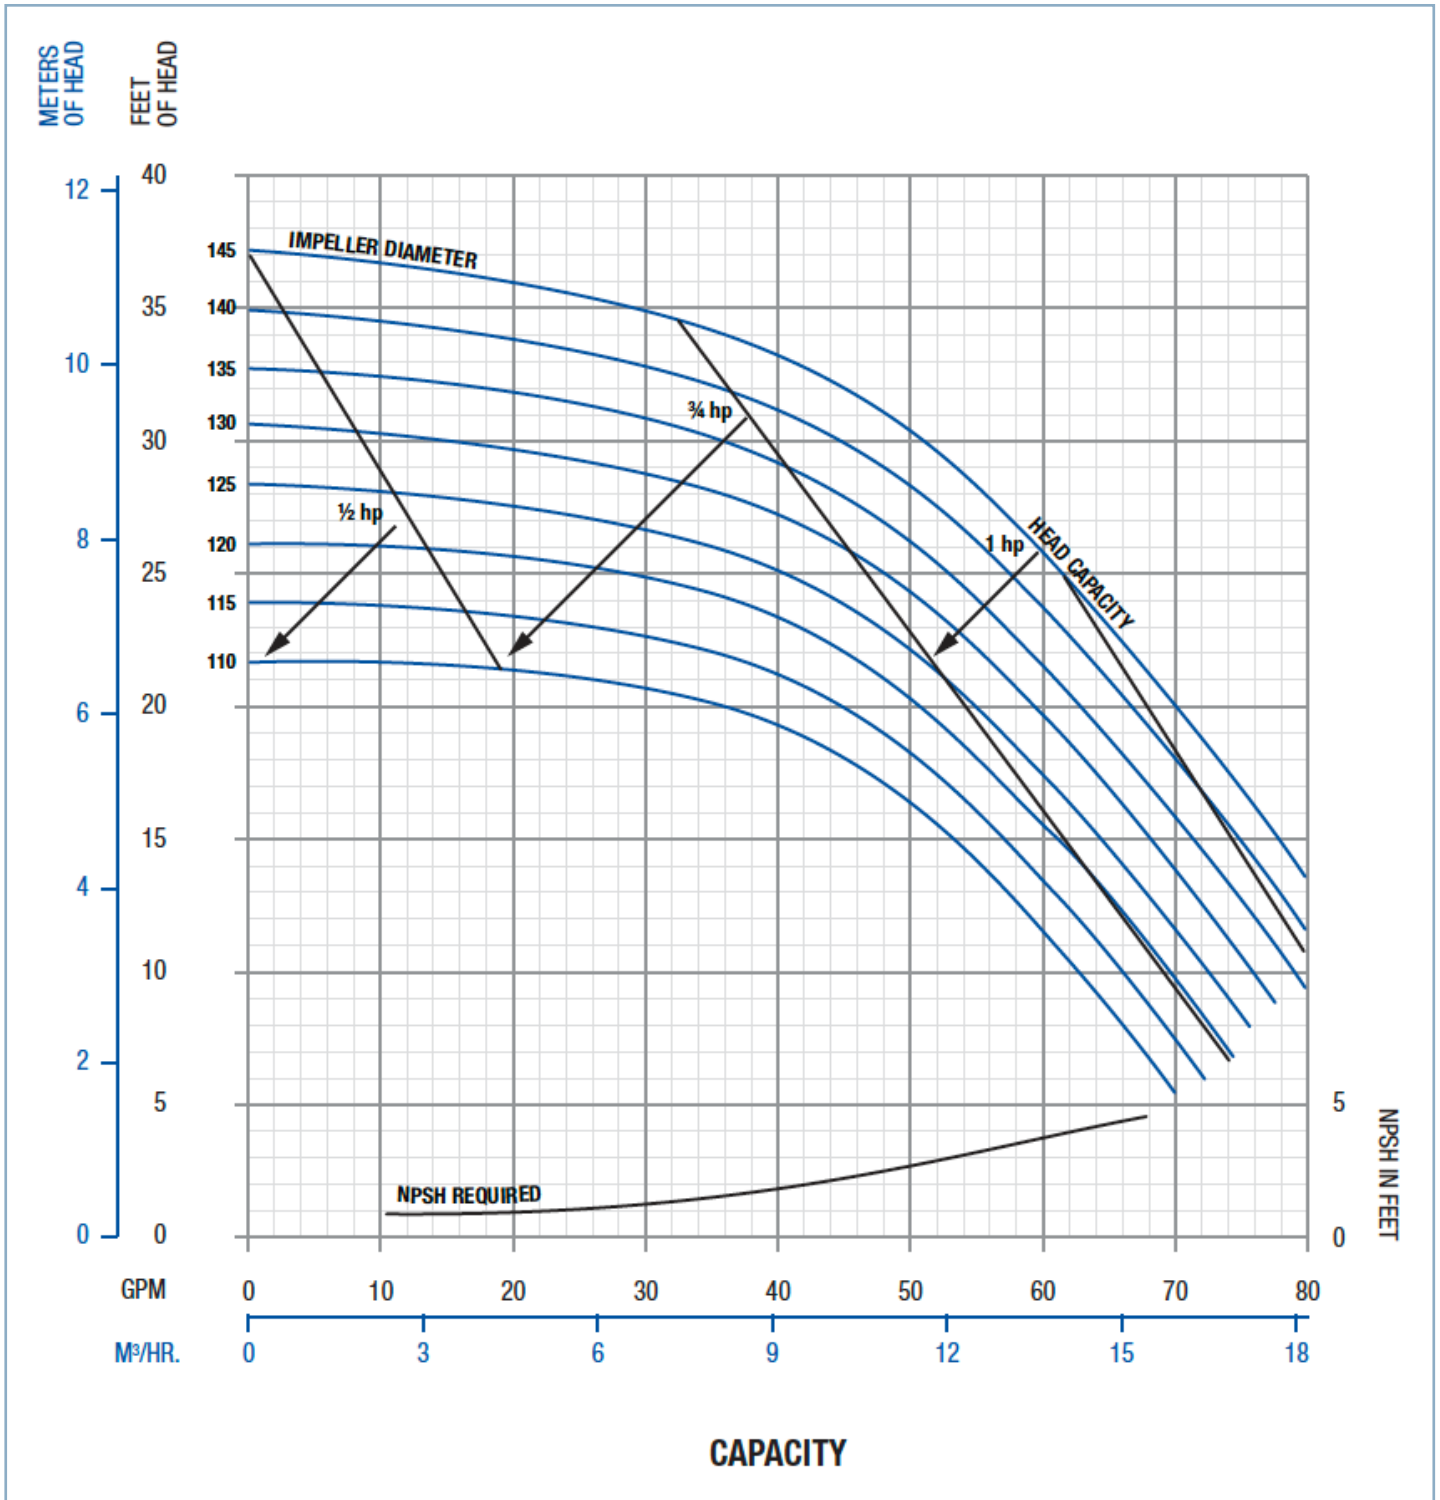

Capacity Curves

FRISTAM FPR 721

Frequency: 60hz

RPM: 1750

Connection Size: 2" x 1.5"