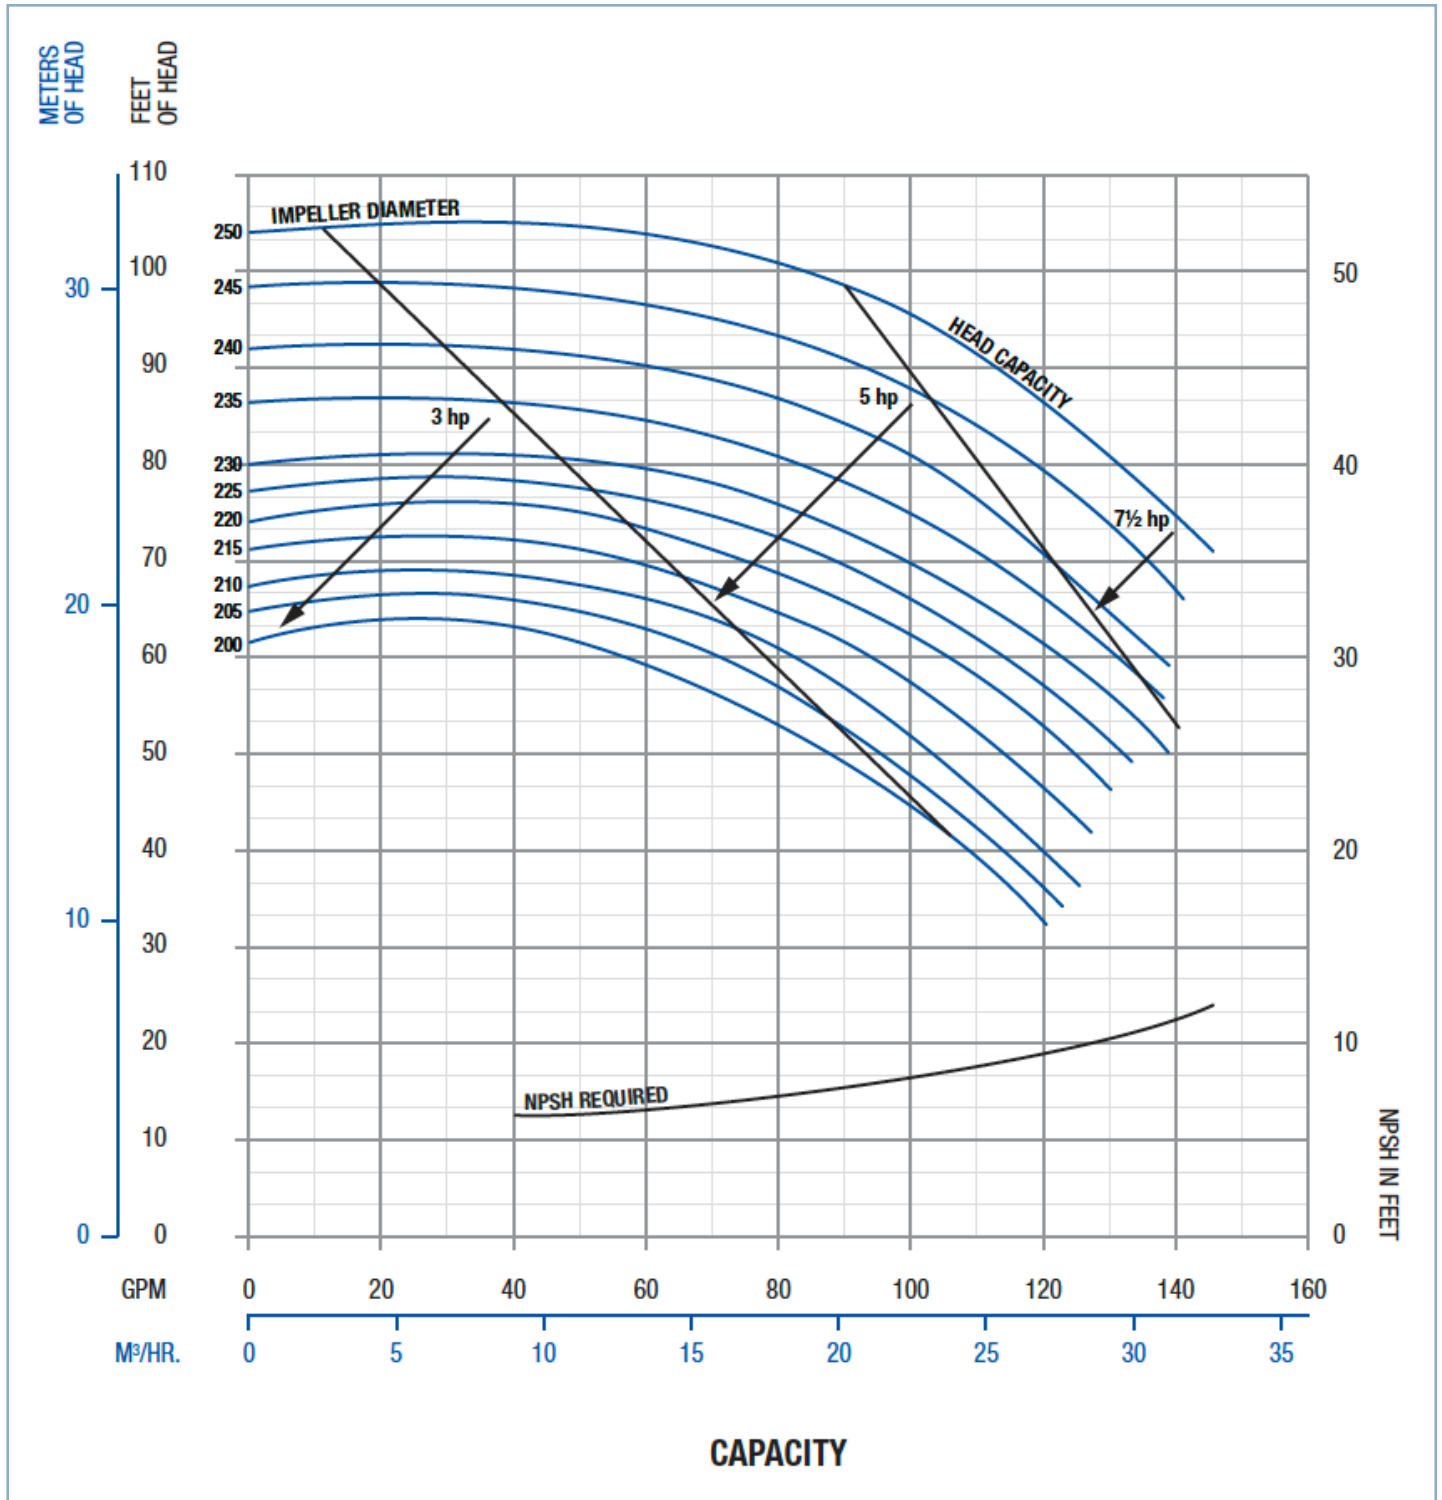

Capacity Curves

FRISTAM FPR 751

Frequency: 60hz

RPM: 1750

Connection Size: 3" x 2"