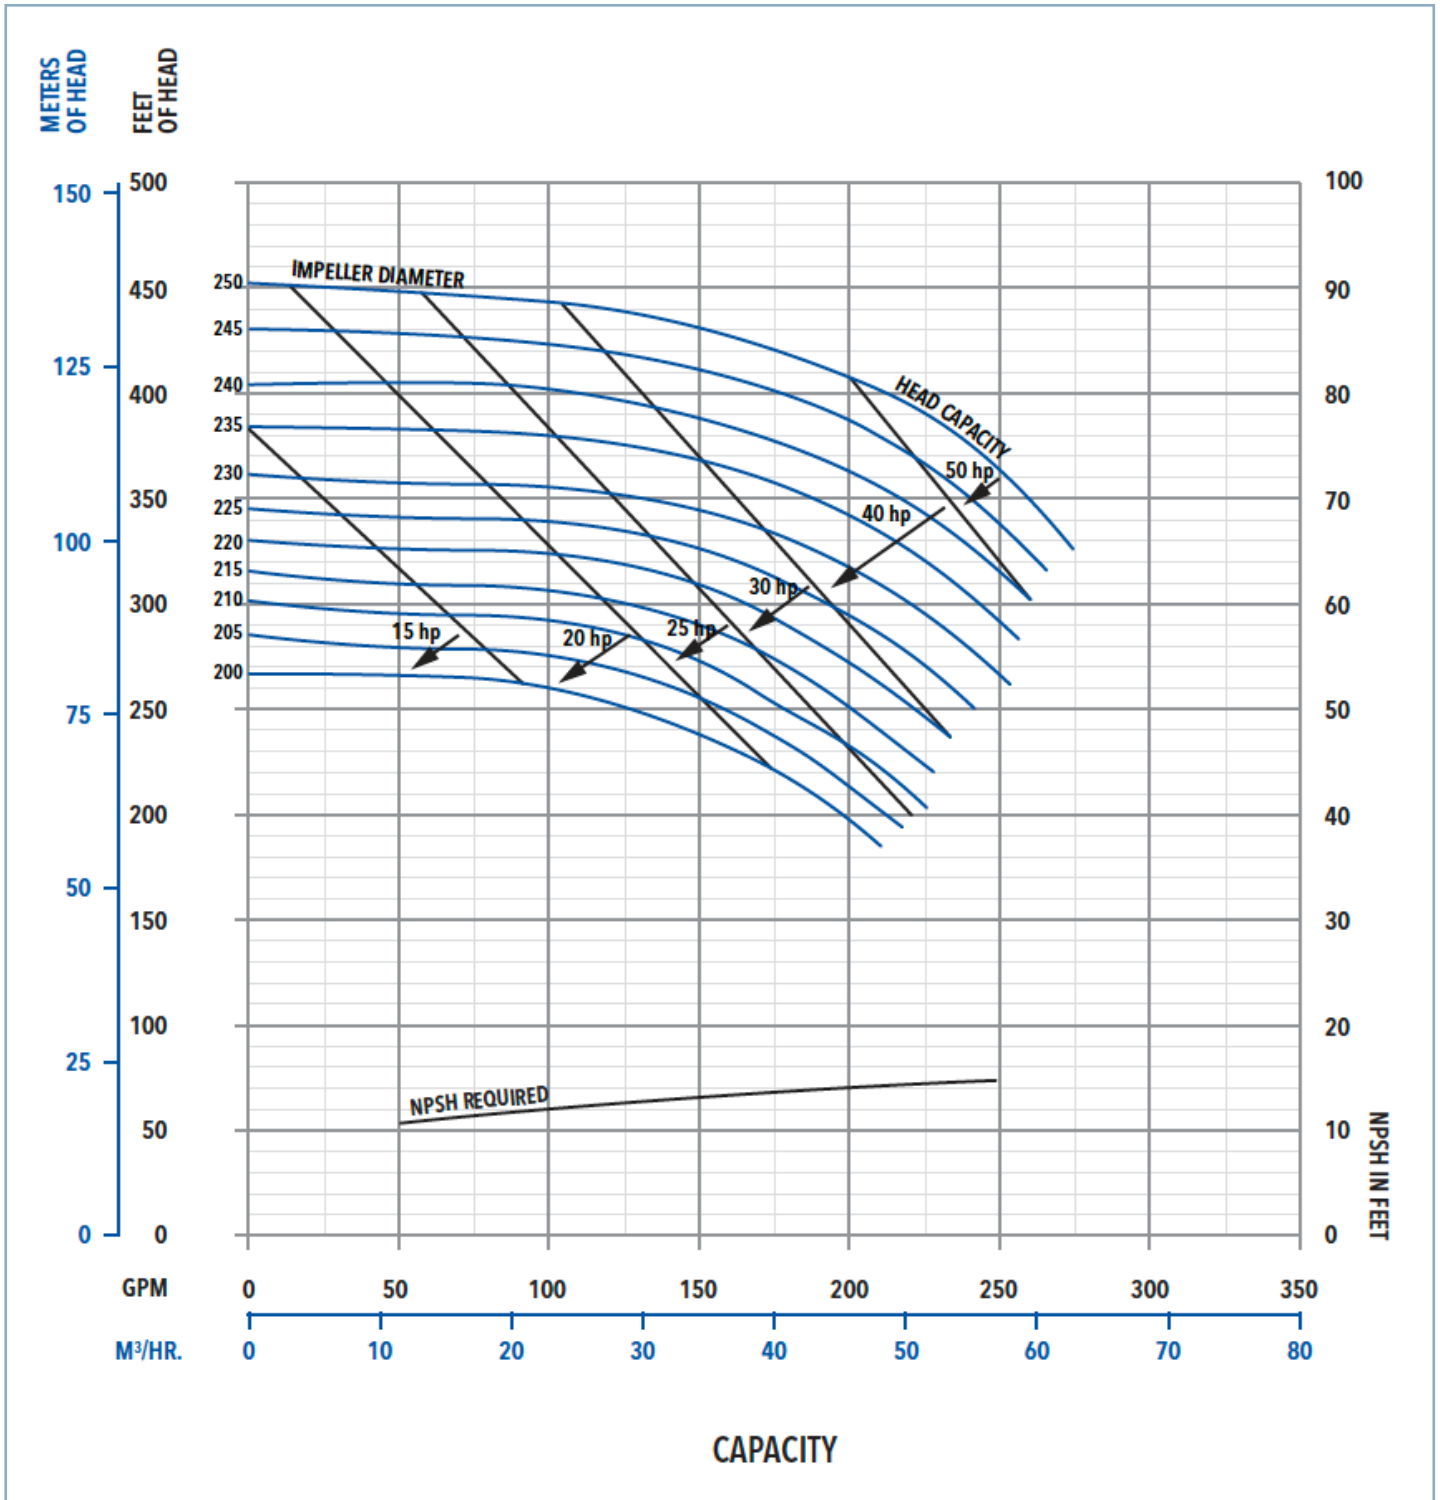

FRISTAM FPR 751

Frequency: 60hz

RPM: 1750

Connection Size: 3" x 2"

Capacity Curves

FRISTAM FPR 752

Frequency: 60hz

RPM: 3600

Connection Size: 3" x 2"

Capacity Curves

FRISTAM FPR 3521

Frequency: 60hz

RPM: 1750

Connection Size: 2.5" x 2"

Capacity Curves

FRISTAM FPR 3522