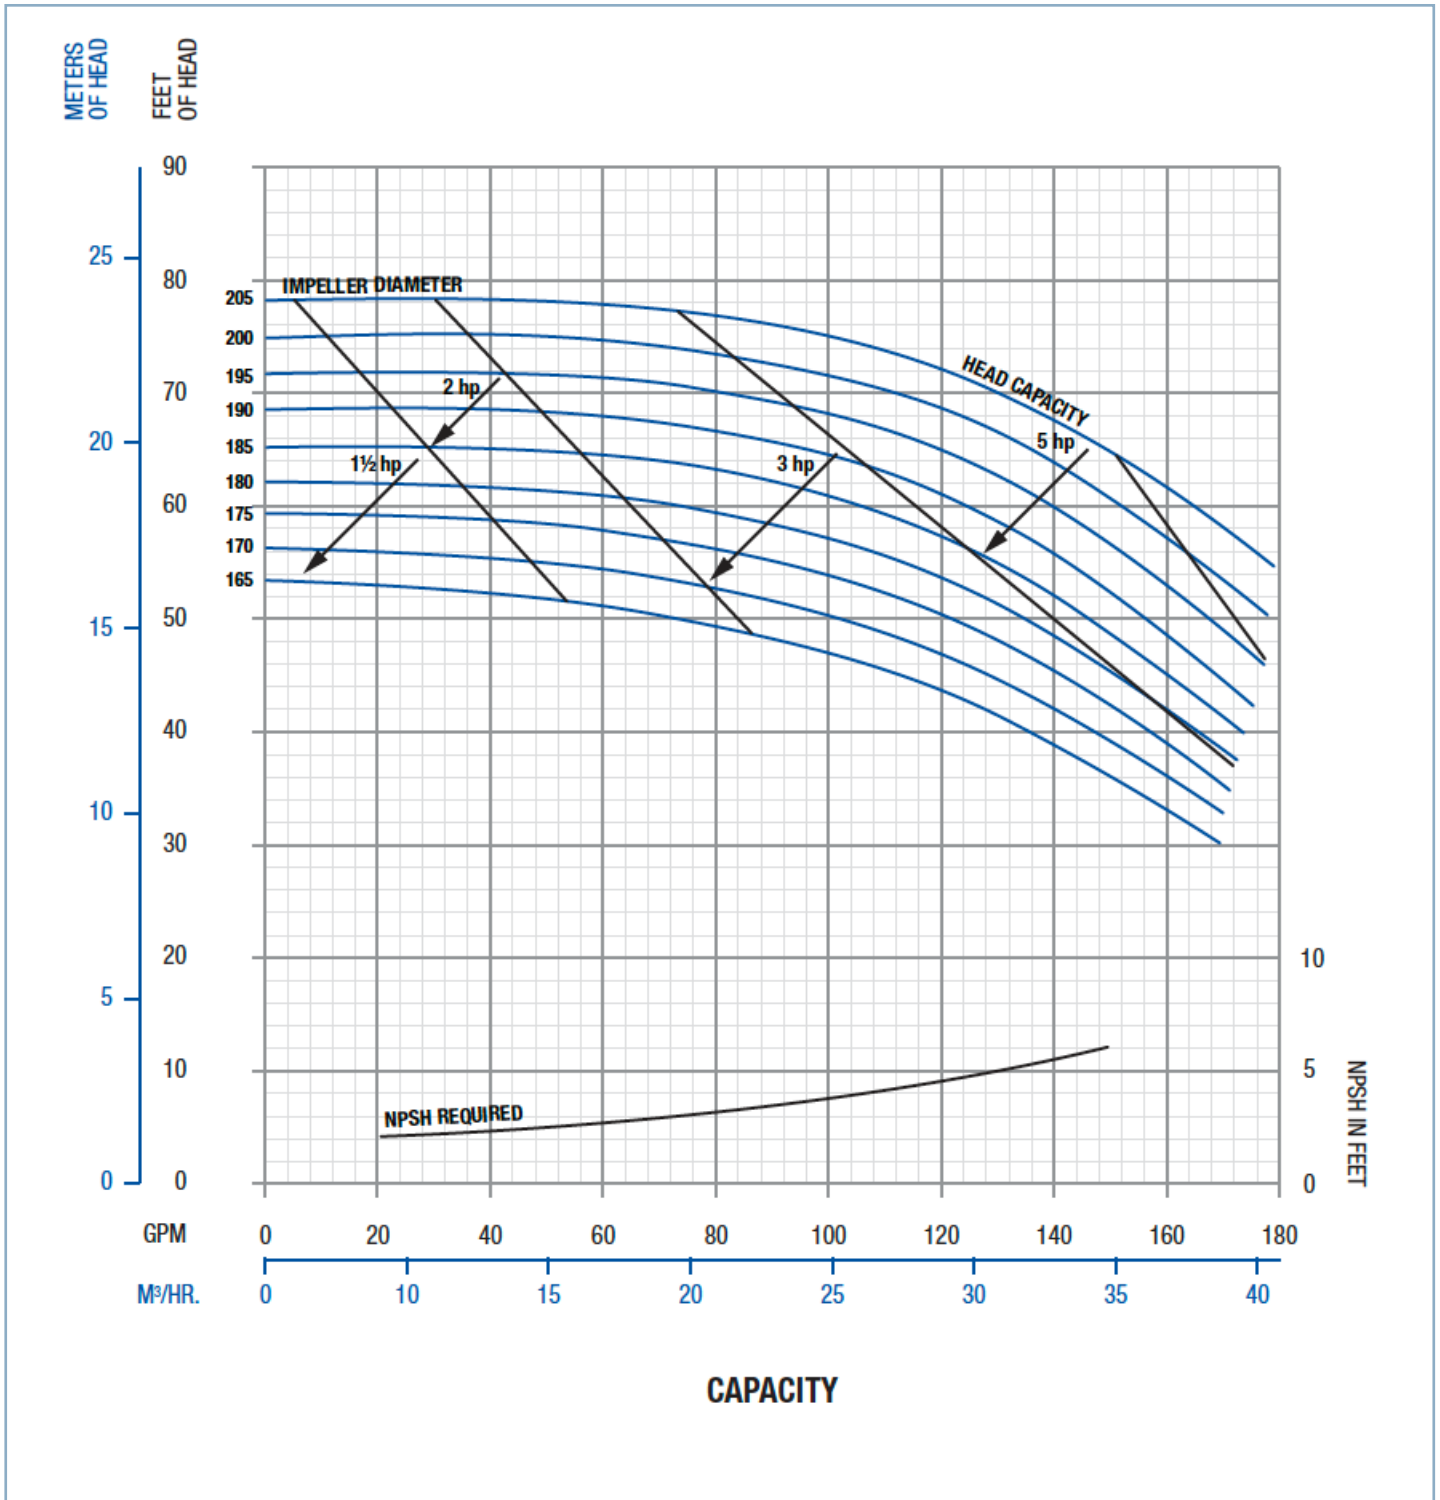

Capacity Curves

FRISTAM FPR 1741

Frequency: 60hz

RPM: 1750

Connection Size: 2.5" x 2"