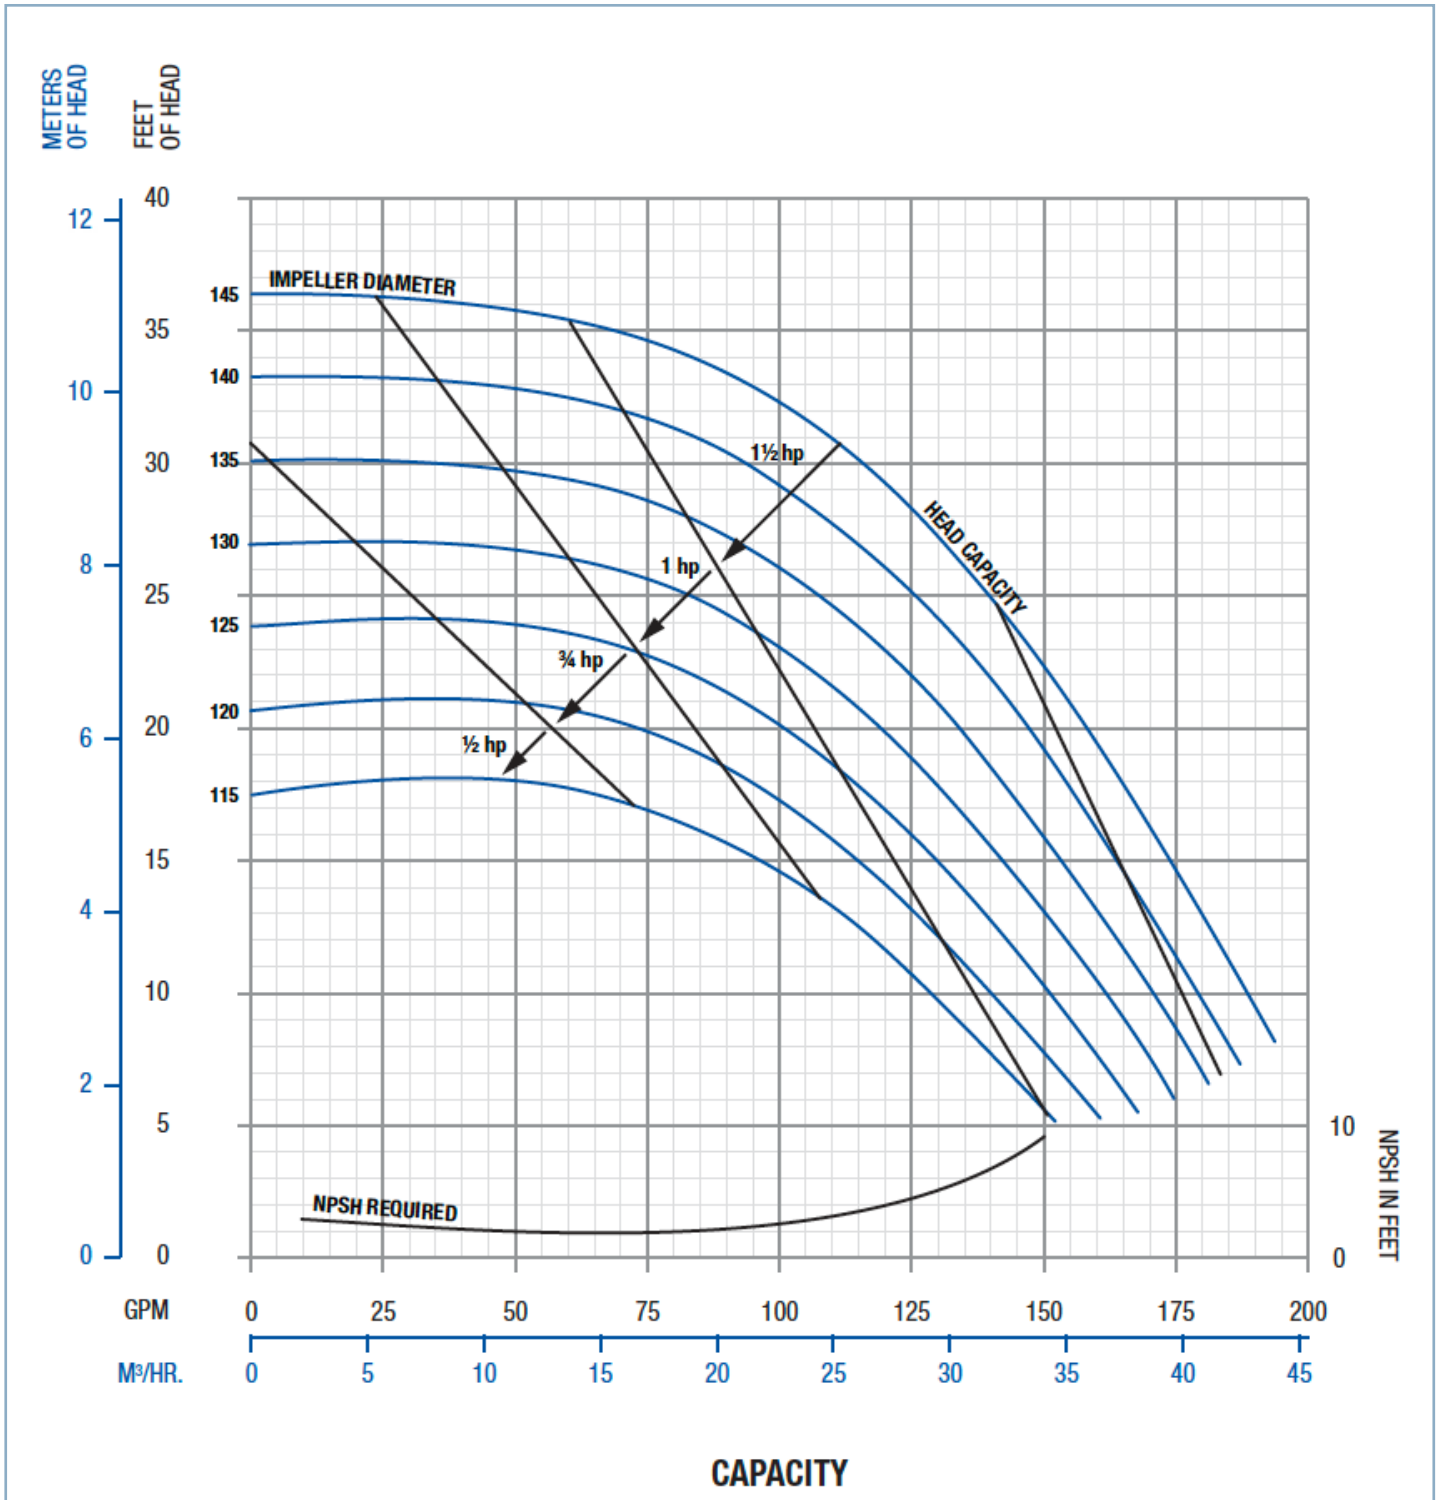

Connection Size: 3" x 2"

Capacity Curves

FRISTAM FPR 3521

Frequency: 60hz

RPM: 1750

Connection Size: 2.5" x 2"

Capacity Curves

FRISTAM FPR 3522

Frequency: 60hz

RPM: 3600

Connection Size: 2.5" x 2"

Capacity Curves

FRISTAM FPR 3531

Frequency: 60hz

RPM: 1750

Connection Size: 2.5" x 2"