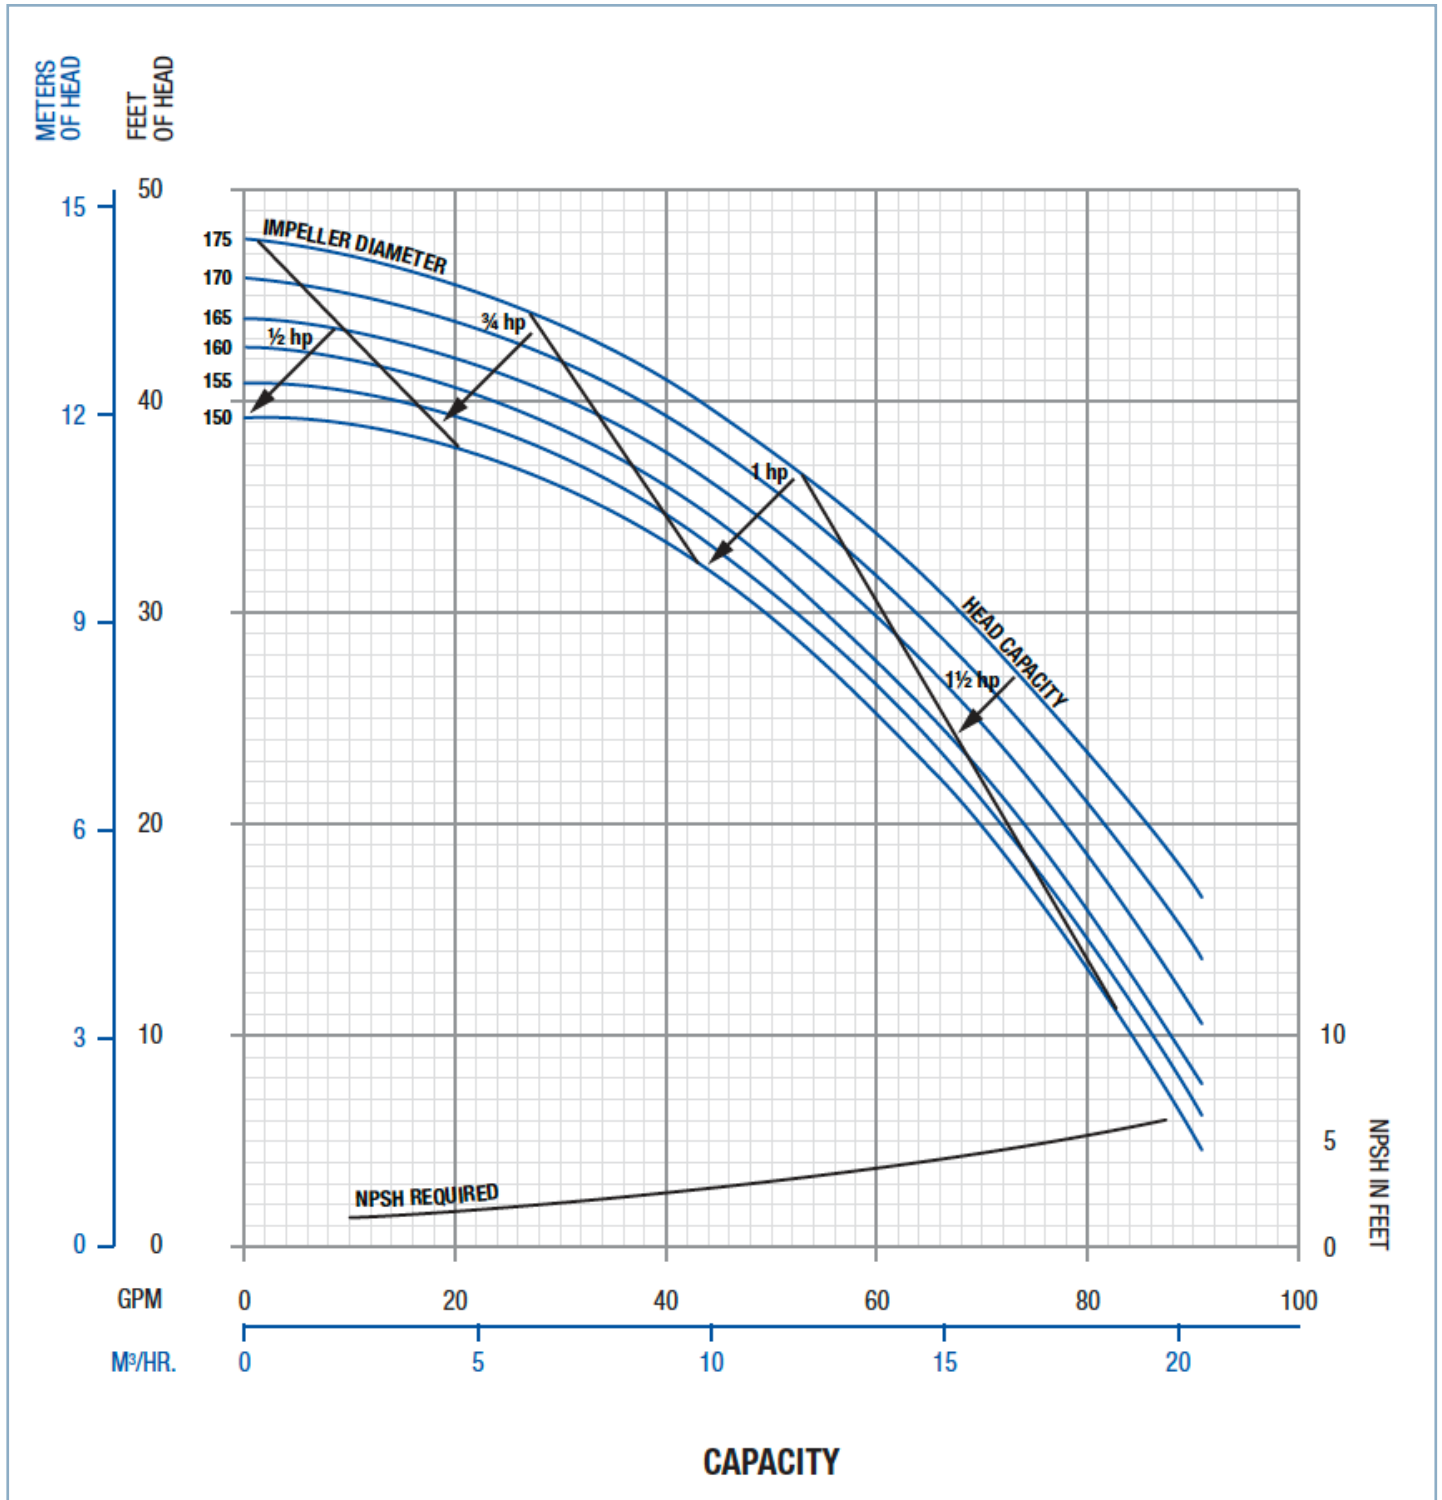

Capacity Curves

FRISTAM FPR 731

Frequency: 60hz

RPM: 1750

Connection Size: 2" x 1.5"