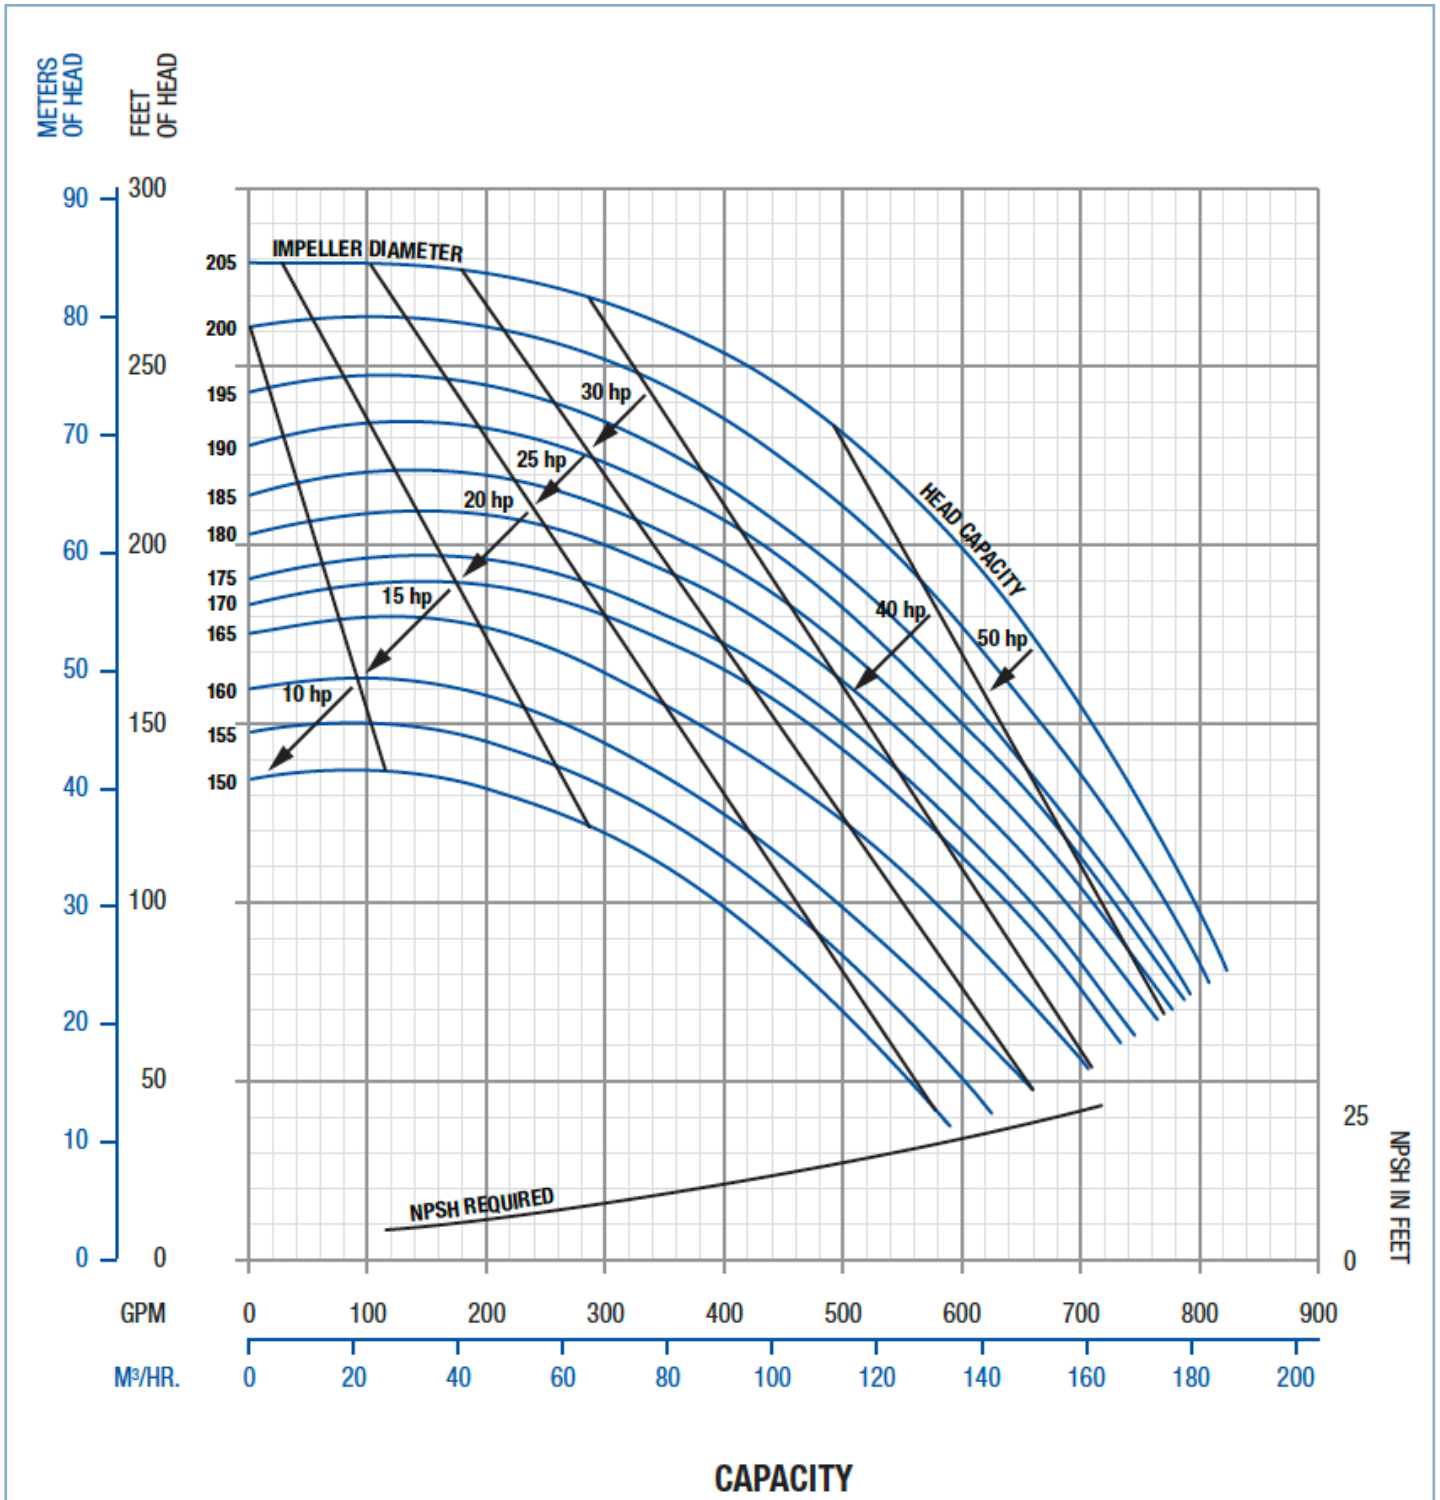

Capacity Curves

FRISTAM FPR 3532

Frequency: 60hz

RPM: 3600

Connection Size: 2.5" x 2"

Capacity Curves

FRISTAM FPR 3541

Frequency: 60hz

RPM: 1750

Connection Size: 3" x 2.5"

Capacity Curves

FRISTAM FPR 3542

Frequency: 60hz

RPM: 3600

Connection Size: 3" x 2.5"

Capacity Curves

FRISTAM FPR 3451

Frequency: 60hz

RPM: 1750

Connection Size: 3" x 2"

Capacity Curves

FRISTAM FPR 3452

Frequency: 60hz

RPM: 3600