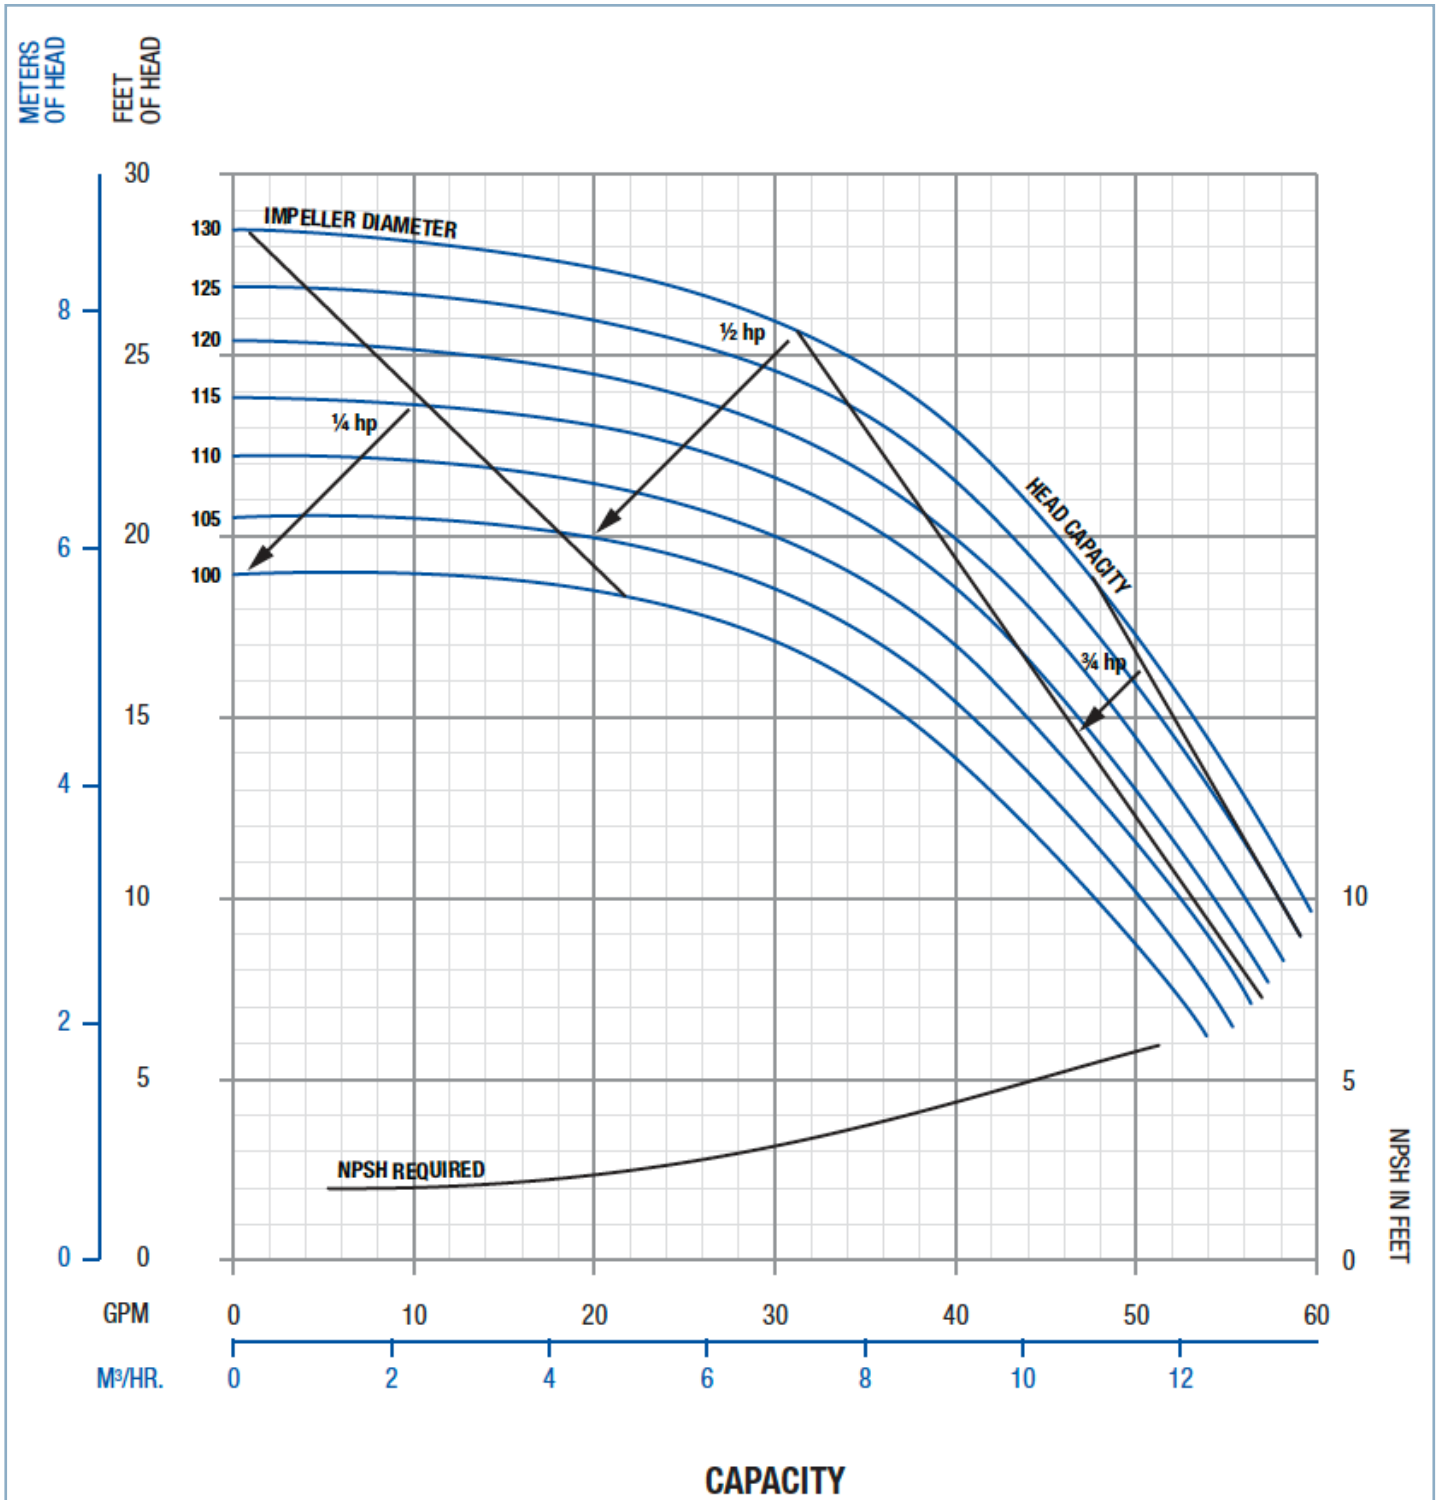

RPM: 3600

Connection Size: 1.5" x 1.5"

Capacity Curves

FRISTAM FPR 711

Frequency: 60hz

RPM: 1750

Connection Size: 2" x 1.5"

Capacity Curves