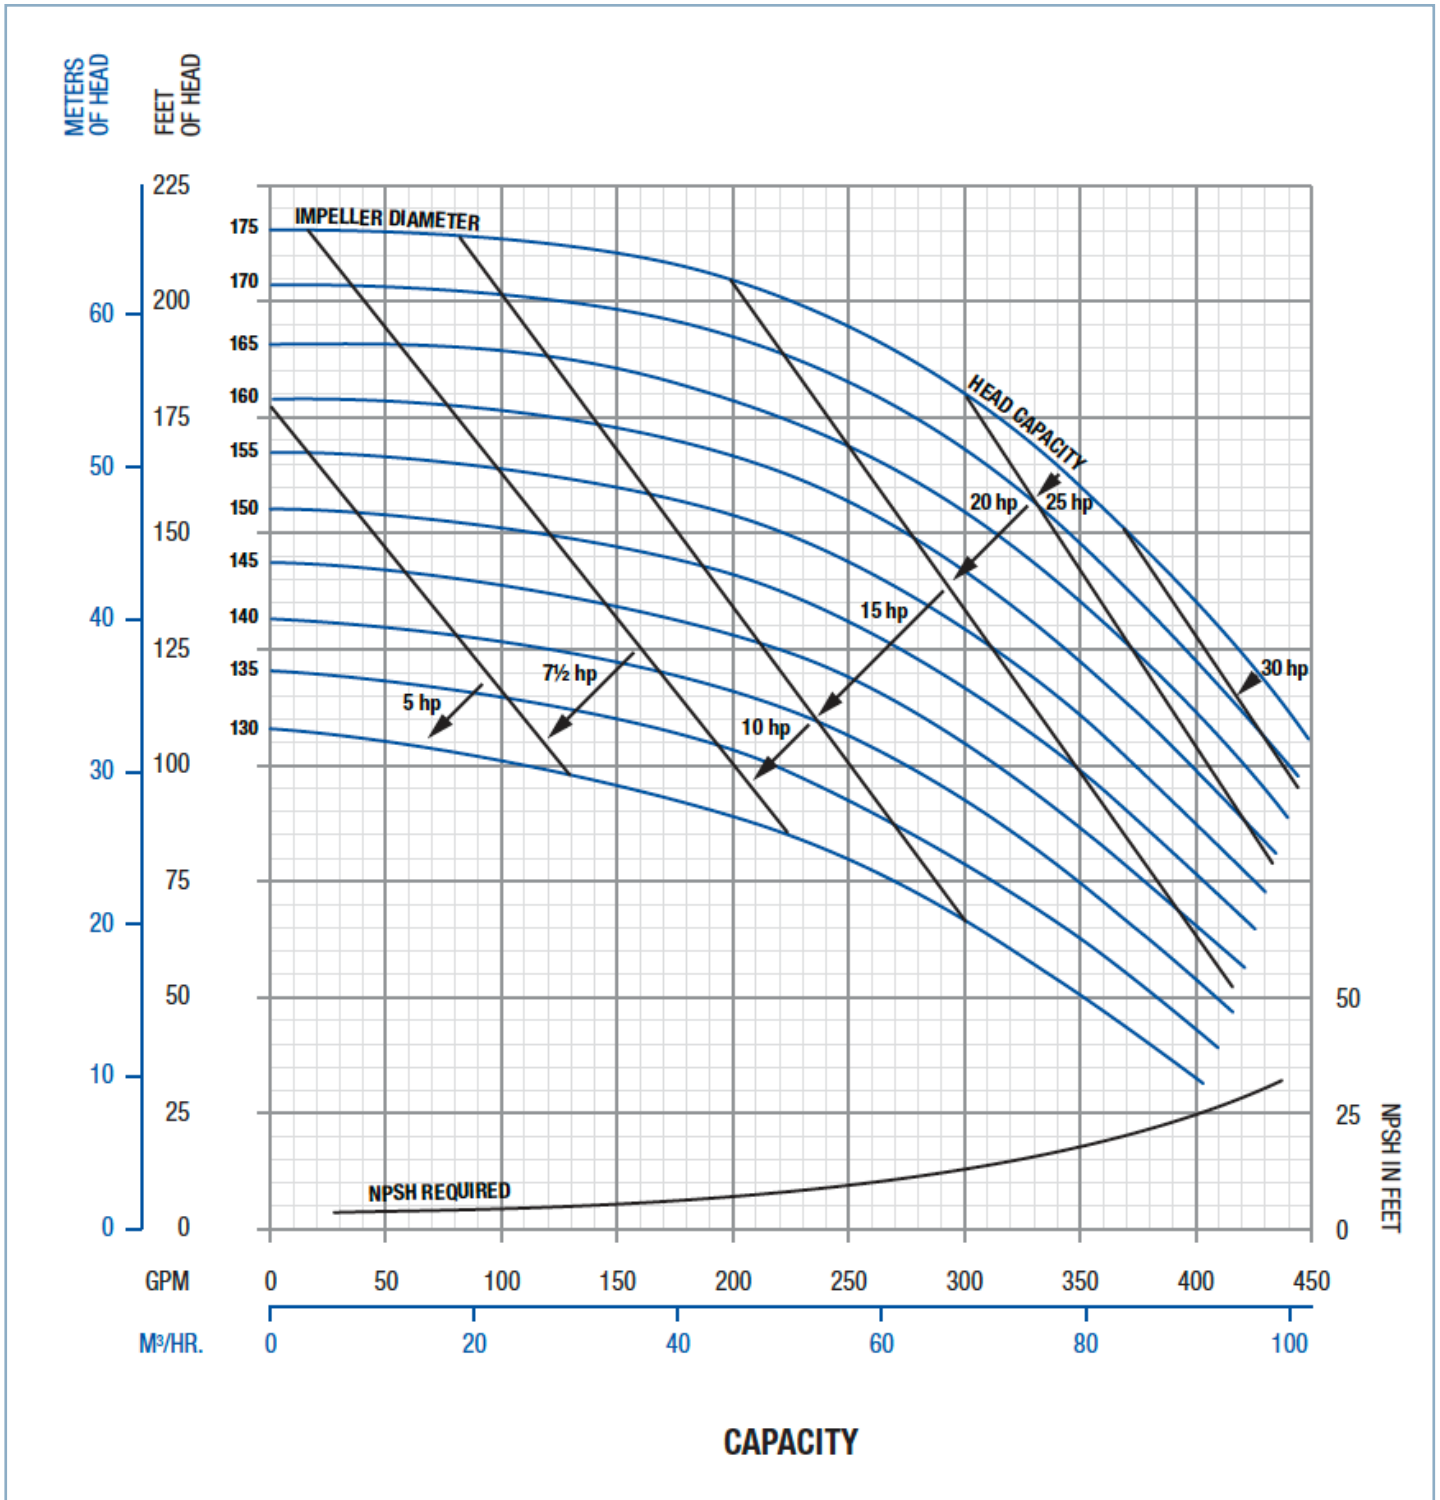

Frequency: 60hz

RPM: 3600

Connection Size: 2.5" x 2"

Capacity Curves

FRISTAM FPR 3531

Frequency: 60hz

RPM: 1750

Connection Size: 2.5" x 2"

Capacity Curves

FRISTAM FPR 3532

Frequency: 60hz

RPM: 3600

Connection Size: 2.5" x 2"

Capacity Curves

FRISTAM FPR 3541

Frequency: 60hz