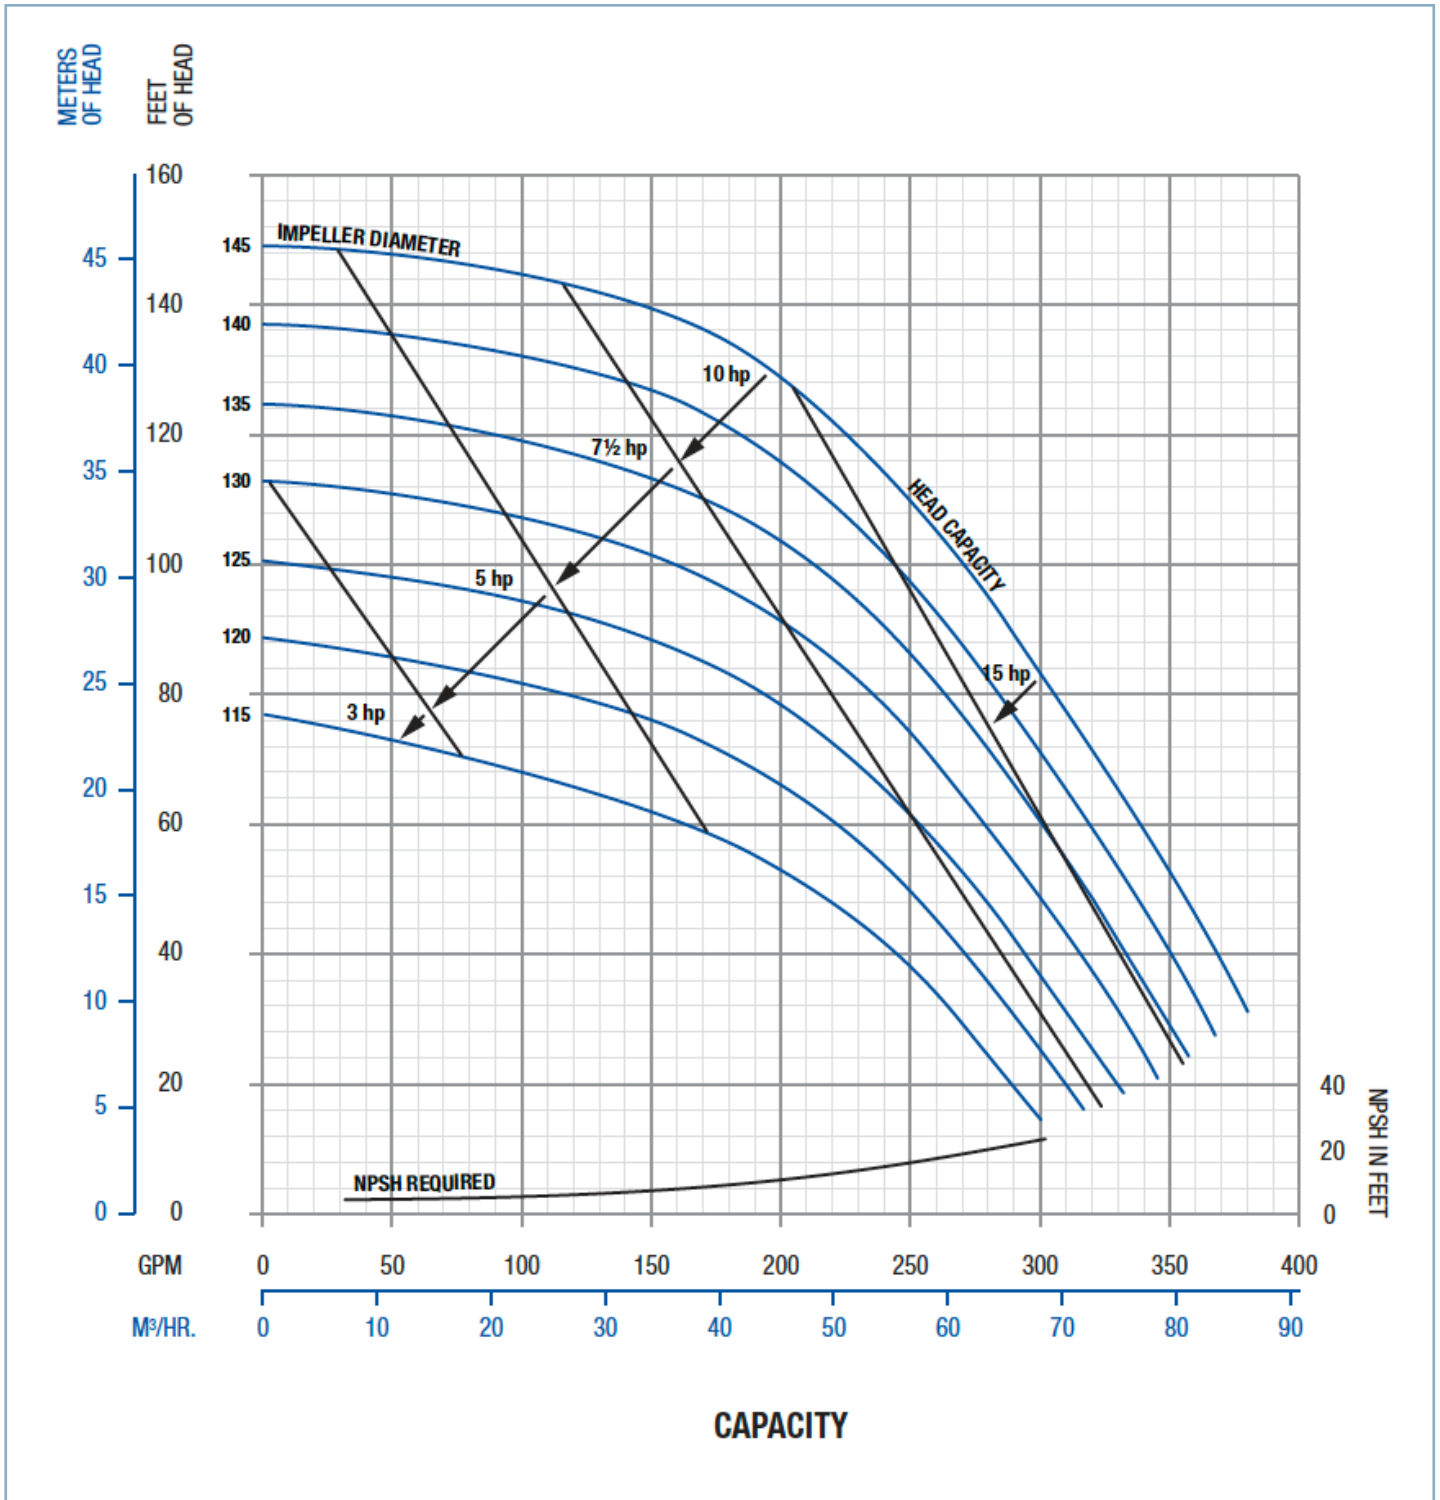

Capacity Curves

FRISTAM FPR 3522

Frequency: 60hz

RPM: 3600

Connection Size: 2.5" x 2"