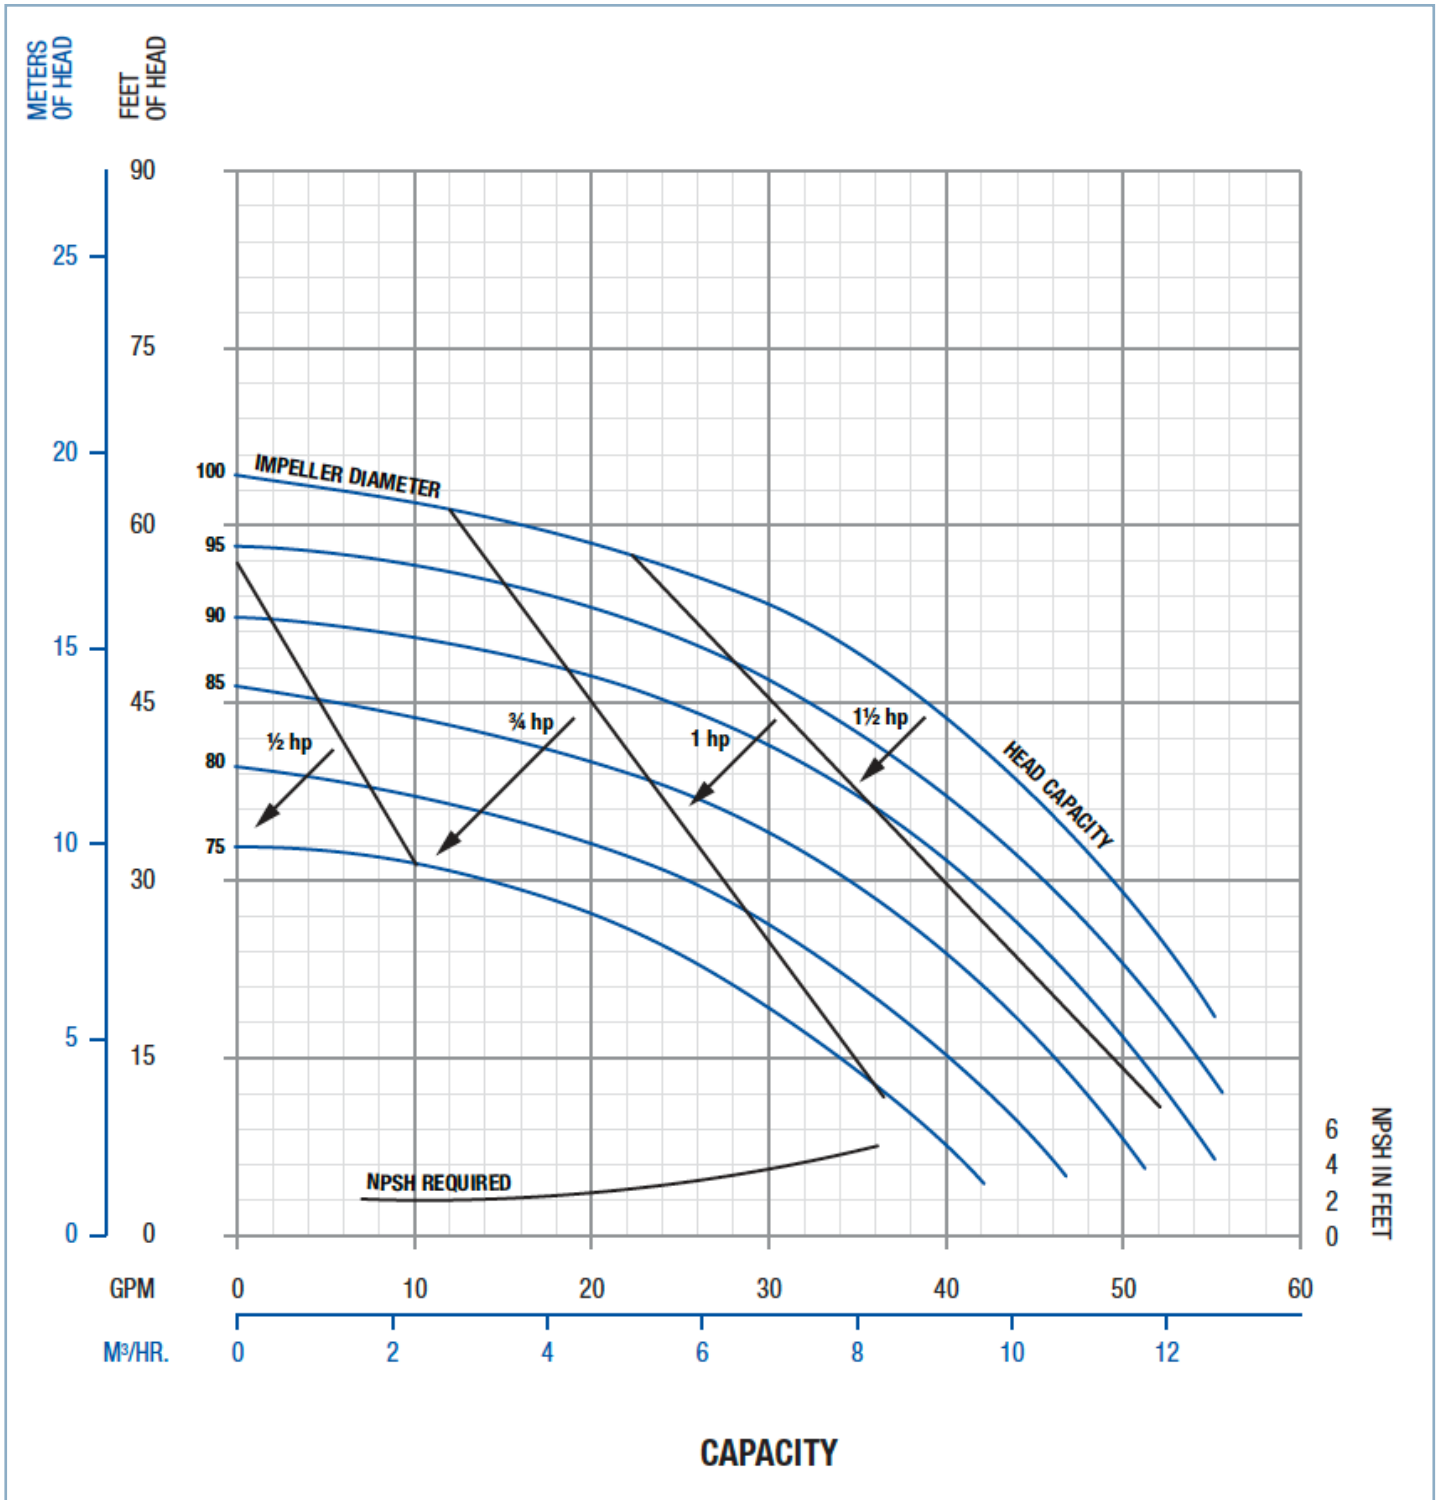

Capacity Curves

FRISTAM FPR 702

Frequency: 60hz

RPM: 3600

Connection Size: 1.5" x 1.5"