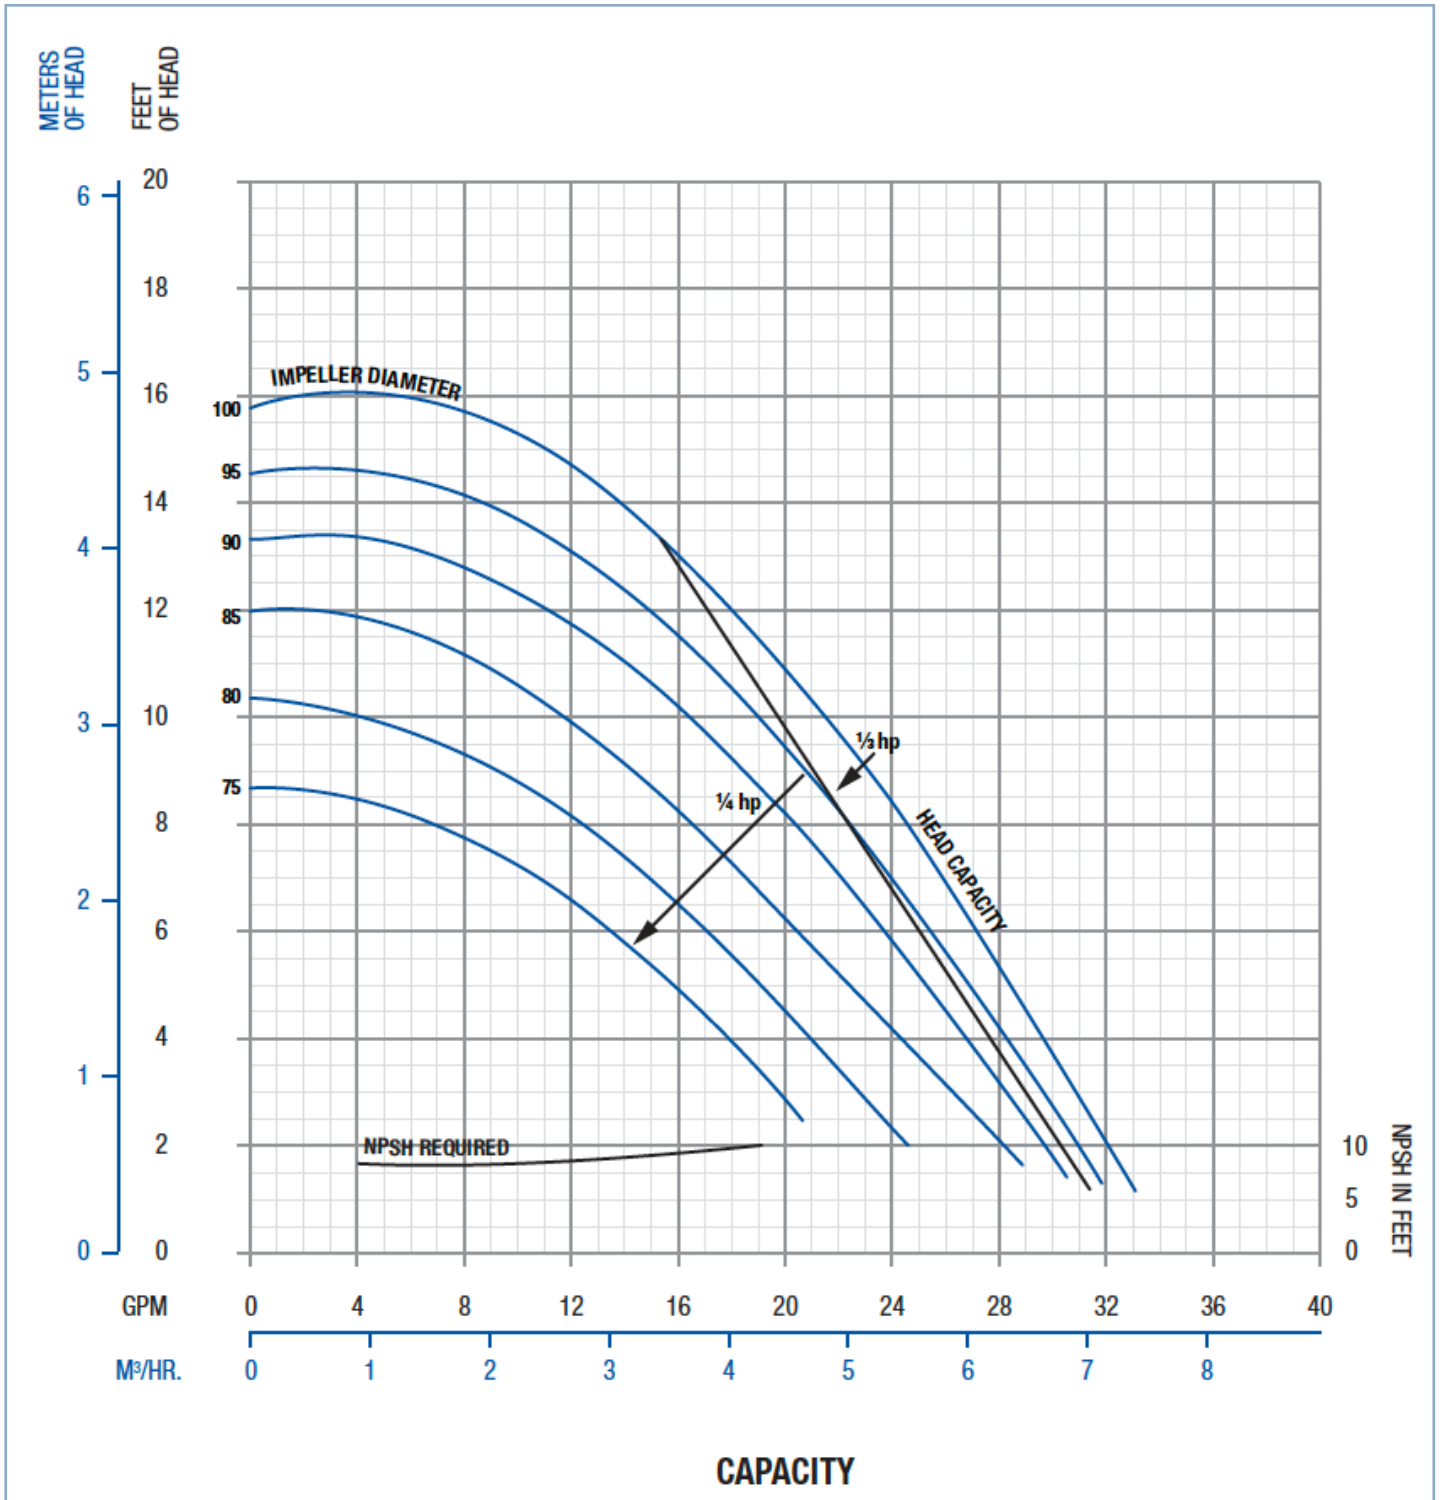

CPE’s High-Efficiency Assemblies feature an FPR Pump head manufactured by Fristam Pumps. These pump heads are designed to precise measurements and are capable of handling viscous products, are extremely gentle, have an extended seal life, and are exceptionally efficient. This booklet contains the pump curves for the Fristam FPR pump series.

Table of Contents

Fristam FPR 701.....	3
Fristam FPR 702.....	4
Fristam FPR 711.....	5
Fristam FPR 712.....	6
Fristam FPR 721.....	7
Fristam FPR 722.....	8
Fristam FPR 731.....	9
Fristam FPR 741.....	10
Fristam FPR 742.....	11
Fristam FPR 1741	12
Fristam FPR 1742	13
Fristam FPR 751.....	14
Fristam FPR 752.....	15
Fristam FPR 3521	16
Fristam FPR 3522	17
Fristam FPR 3531	18
Fristam FPR 3532	19
Fristam FPR 3541	20
Fristam FPR 3542	21
Fristam FPR 3451	22
Fristam FPR 3452	23

Capacity Curves

FRISTAM FPR 701

Frequency: 60hz

RPM: 1750

Connection Size: 1.5" x 1.5"