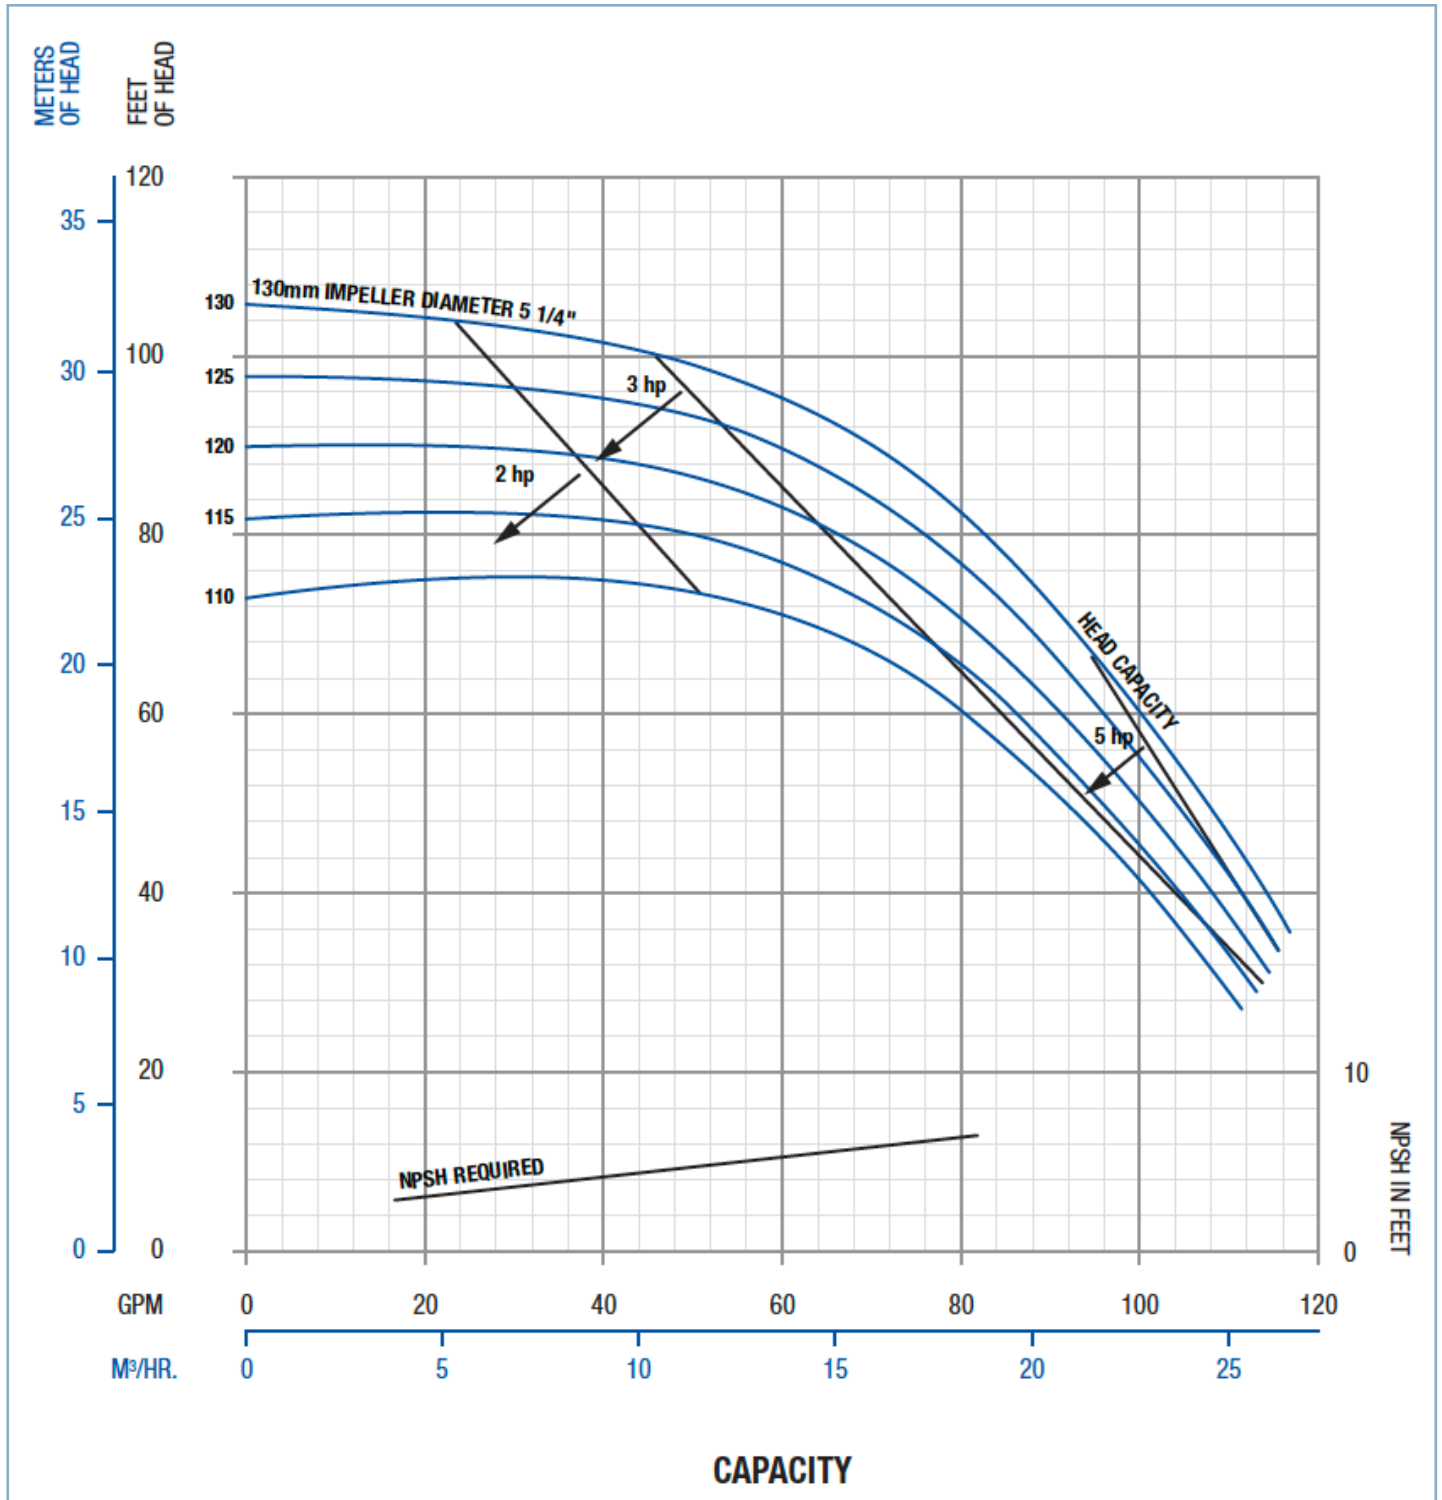

Capacity Curves

FRISTAM FPR 712

Frequency: 60hz

RPM: 3600

Connection Size: 2" x 1.5"